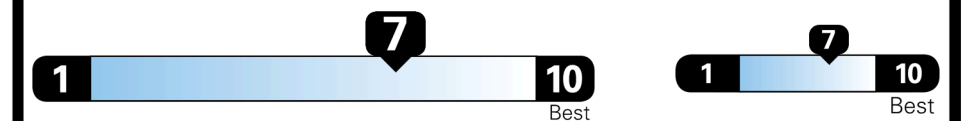

SMALL STATION WAGONS range from 24 to 119 MPG. The best vehicle rates 136 MPGe.

You save \$750
 in fuel costs over 5 years compared to the average new vehicle.

Annual fuel cost \$1,350

Fuel Economy & Greenhouse Gas Rating (tailpipe only) **Smog Rating** (tailpipe only)