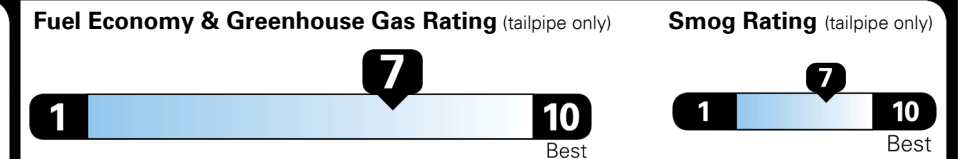

EPA DOT Fuel Economy and Environment

Gasoline Vehicle

Fuel Economy

30 MPG
combined city/hwy

27 MPG
city

33 MPG
highway

3.3 gallons per 100 miles

SMALL STATION WAGONS range from 24 to 119 MPG. The best vehicle rates 136 MPGe.

You save $750
in fuel costs over 5 years
compared to the average new vehicle.

Annual fuel cost
$1,350