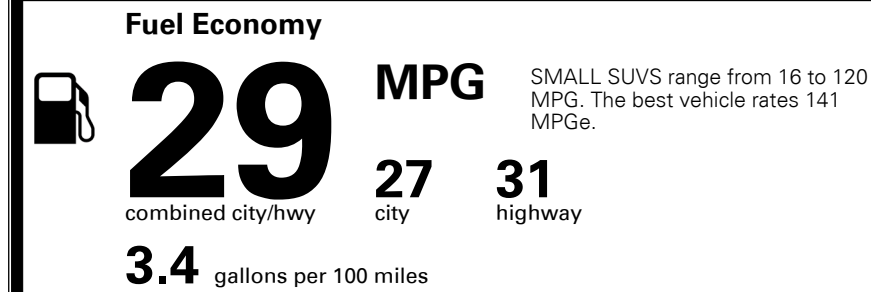

\$345.00
 \$130.00

MSRP INCLUDING OPTIONS

\$ 23,965.00

INLAND FREIGHT AND HANDLING

\$ 1,120.00

TOTAL MANUFACTURER'S SUGGESTED RETAIL PRICE ▶

\$ 25,085.00

TOTAL ADDITIONAL WEIGHT: 5.8

EPA DOT Fuel Economy and Environment

Gasoline Vehicle

You save \$500
 in fuel costs over 5 years compared to the average new vehicle.

Annual fuel cost \$1,400

Fuel Economy & Greenhouse Gas Rating (tailpipe only)