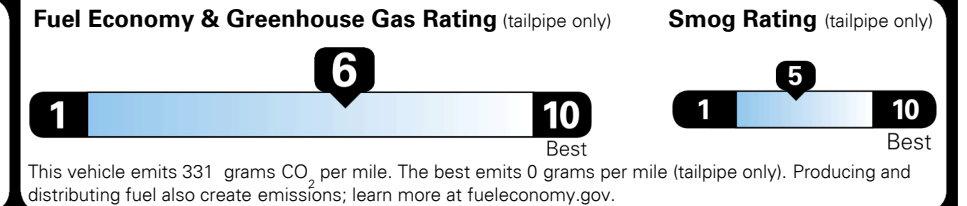

## EPA DOT Fuel Economy and Environment

Gasoline Vehicle

**You save \$0**  
 in fuel costs over 5 years compared to the average new vehicle.

Annual fuel cost  
**\$1,500**

Actual results will vary for many reasons, including driving conditions and how you drive and maintain your vehicle. The average new vehicle gets 27 MPG and costs \$7,500 to fuel over 5 years. Cost estimates are based on 15,000 miles per year at \$ 2.70 per gallon. MPGe is miles per gasoline gallon equivalent. Vehicle emissions are a significant cause of climate change and smog.