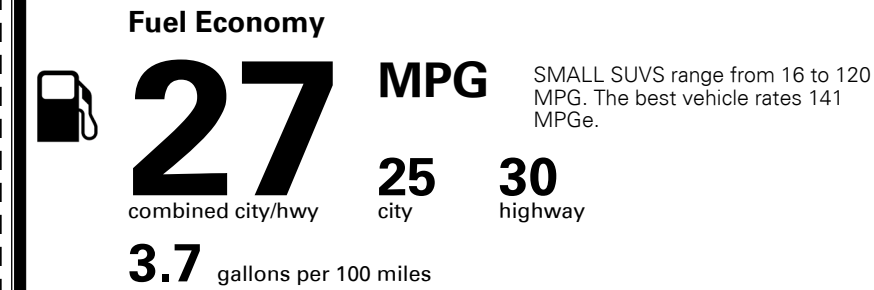

MANUFACTURER'S SUGGESTED RETAIL PRICE ▶

COMPARE S TURBO AWD FEATURES
Added to/in place of standard S AWD features

- 1.6L Turbo 4-Cylinder Engine
- 195 lb-ft Torque @ 1,500 RPM
- 175 Horsepower @ 6,000 RPM
- 7-Speed Quick-Shift DCT Automatic
- 18" Alloy Wheels
- Blind-Spot Collision Warning (BCW)
- Blind-Spot Collision-Avoidance Assist - Rear
- Rear Cross-Traffic Collision Warning (RCCW)
- Rear Cross-Traffic Collision-Avoidance Assist

ADDITIONAL INSTALLED EQUIPMENT:
(In addition to or in place of standard features)
Carpeted Floor Mats
Cargo Net, Floor Style

$ 25,490.00

Included
Included
Included
Included
Included
Included
Included
Included
Included
Included

$130.00
$50.00

MSRP INCLUDING OPTIONS

$ 25,670.00

INLAND FREIGHT AND HANDLING

$ 1,120.00

TOTAL MANUFACTURER'S SUGGESTED RETAIL PRICE ▶

$ 26,790.00

TOTAL ADDITIONAL WEIGHT: 6.2

EPA DOT Fuel Economy and Environment

Gasoline Vehicle

You save $0
in fuel costs over 5 years compared to the average new vehicle.

Annual fuel cost
$1,500