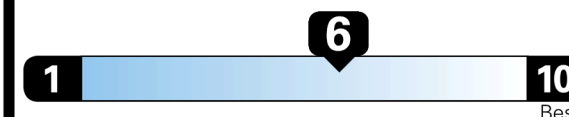

Fuel Economy & Greenhouse Gas Rating (tailpipe only)

Smog Rating (tailpipe only)

This vehicle emits 331 grams CO₂ per mile. The best emits 0 grams per mile (tailpipe only). Producing and distributing fuel also create emissions; learn more at fuelconomy.gov.

Actual results will vary for many reasons, including driving conditions and how you drive and maintain your vehicle. The average new vehicle gets 27 MPG and costs $7,500 to fuel over 5 years. Cost estimates are based on 15,000 miles per year at $ 2.70 per gallon. MPGe is miles per gasoline gallon equivalent. Vehicle emissions are a significant cause of climate change and smog.

fuelconomy.gov

Calculate personalized estimates and compare vehicles