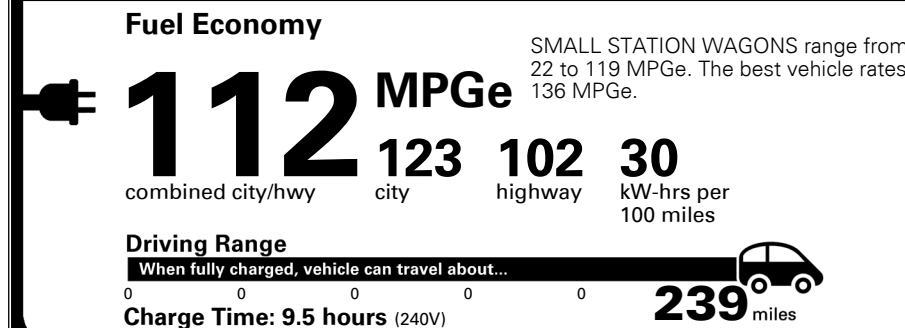

MSRP INCLUDING OPTIONS

\$ 45,310.00

INLAND FREIGHT AND HANDLING

\$ 1,045.00

TOTAL MANUFACTURER'S SUGGESTED RETAIL PRICE ▶

\$ 46,355.00

TOTAL ADDITIONAL WEIGHT: 11.8

#1 MASS MARKET BRAND IN
 J.D. POWER INITIAL QUALITY,
 5 YEARS IN A ROW.

GIVE IT EVERYTHING KIA

For J.D. Power 2019 award information, go to jdpower.com/awards for more details.

EPA DOT Fuel Economy and Environment

Electric Vehicle

You save
\$4,000
 in fuel costs
 over 5 years
 compared to the
 average new vehicle.