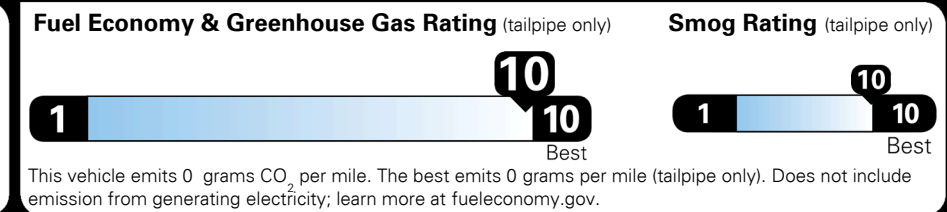

Actual results will vary for many reasons, including driving conditions and how you drive and maintain your vehicle. The average new vehicle gets 27 MPG and costs $7,000 to fuel over 5 years. Cost estimates are based on 15,000 miles per year at $0.13 per kW-hr. MPGe is miles per gasoline gallon equivalent. Vehicle emissions are a significant cause of global warming and smog.

fuelconomy.gov

Calculate personalized estimates and compare vehicles

GOVERNMENT 5-STAR SAFETY RATINGS

Overall Vehicle Score	Not Rated	
Based on the combined rating of frontal, side and rollover. Should ONLY be compared to other vehicles of similar size and weight.		
Frontal	Driver	Not Rated
Crash	Passenger	Not Rated
Based on the risk of injury in a frontal impact. Should ONLY be compared to other vehicles of similar size and weight.		
Side	Front seat	Not Rated
Crash	Rear seat	Not Rated
Star ratings based on the risk of injury in a side impact.		
Rollover	Not Rated	
Star ratings based on the risk of rollover in a single-vehicle crash.		

Star ratings range from 1 to 5 stars (★★★★★) with 5 being the highest.
Source: National Highway Traffic Safety Administration (NHTSA).
www.safercar.gov or 1-888-327-4236

Manufacturer's suggested retail price includes Manufacturer's recommended pre-delivery service. License and title fees, state and local taxes and other dealer installed options and accessories are not included in the manufacturer's suggested retail price.

PARTS CONTENT INFORMATION

FOR VEHICLES IN THIS CAR LINE U.S./CANADIAN
PARTS CONTENT: 2 %

MAJOR SOURCES OF FOREIGN PARTS:
OTHER: 4%
KOREA: 94%

NOTE: PARTS CONTENT DOES NOT INCLUDE FINAL ASSEMBLY, DISTRIBUTION, OR OTHER NON-PARTS COSTS.

FOR THIS VEHICLE
FINAL ASSEMBLY POINT:
HWASUNG, KOREA

COUNTRY OF ORIGIN

ENGINE: KOREA
TRANSMISSION: KOREA