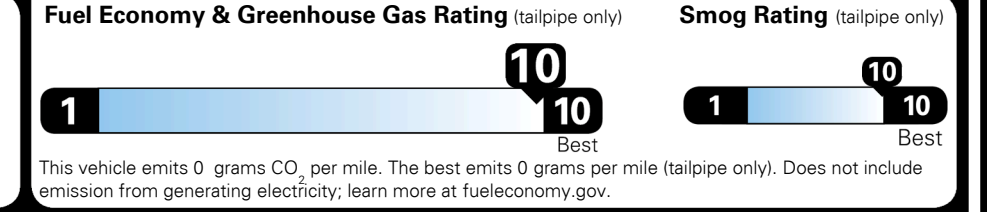

## EPA DOT Fuel Economy and Environment

**Electric Vehicle**

**You save \$4,000**  
 in fuel costs over 5 years compared to the average new vehicle.

**Annual fuel cost \$600**

Actual results will vary for many reasons, including driving conditions and how you drive and maintain your vehicle. The average new vehicle gets 27 MPG and costs \$7,000 to fuel over 5 years. Cost estimates are based on 15,000 miles per year at \$0.13 per kW-hr. MPGe is miles per gasoline gallon equivalent. Vehicle emissions are a significant cause of global warming and smog.