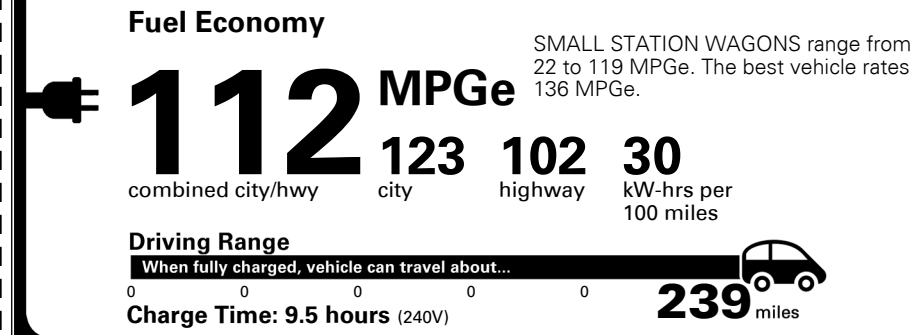

\$1,080.00  
 \$135.00  
 \$150.00

MSRP INCLUDING OPTIONS

\$ 45,365.00

INLAND FREIGHT AND HANDLING

\$ 1,045.00

## EPA DOT Fuel Economy and Environment

**Electric Vehicle**

**You save \$4,000**  
 in fuel costs over 5 years compared to the average new vehicle.

**Annual fuel cost \$600**

Actual results will vary for many reasons, including driving conditions and how you drive and maintain your vehicle. The average new vehicle gets 27 MPG and costs \$7,000 to fuel over 5 years. Cost estimates are based on 15,000 miles per year at \$0.13 per kW-hr. MPGe is miles per gasoline gallon equivalent. Vehicle emissions are a significant cause of global warming and smog.