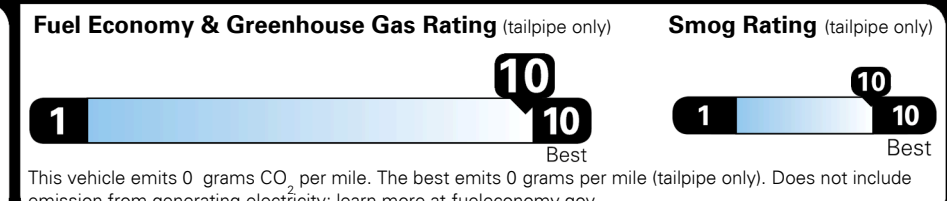

Actual results will vary for many reasons, including driving conditions and how you drive and maintain your vehicle. The average new vehicle gets 27 MPG and costs $7,000 to fuel over 5 years. Cost estimates are based on 15,000 miles per year at $0.13 per kW-hr. MPGe is miles per gasoline gallon equivalent. Vehicle emissions are a significant cause of global warming and smog.

fuelconomy.gov

Calculate personalized estimates and compare vehicles

GOVERNMENT 5-STAR SAFETY RATINGS

Overall Vehicle Score	Not Rated	
Based on the combined rating of frontal, side and rollover. Should ONLY be compared to other vehicles of similar size and weight.		
Frontal	Driver	Not Rated
Crash	Passenger	Not Rated
Based on the risk of injury in a frontal impact. Should ONLY be compared to other vehicles of similar size and weight.		
Side	Front seat	Not Rated
Crash	Rear seat	Not Rated
Star ratings based on the risk of injury in a side impact.		
Rollover	Not Rated	
Star ratings based on the risk of rollover in a single-vehicle crash.		

Star ratings range from 1 to 5 stars (★★★★★) with 5 being the highest.
Source: National Highway Traffic Safety Administration (NHTSA).
www.safercar.gov or 1-888-327-4236

Manufacturer's suggested retail price includes Manufacturer's recommended pre-delivery service. License and title fees, state and local taxes and other dealer installed options and accessories are not included in the manufacturer's suggested retail price.

PARTS CONTENT INFORMATION

FOR VEHICLES IN THIS CAR LINE U.S./CANADIAN PARTS CONTENT: 2 %

MAJOR SOURCES OF FOREIGN PARTS:
OTHER: 4%
KOREA: 94%

NOTE: PARTS CONTENT DOES NOT INCLUDE FINAL ASSEMBLY, DISTRIBUTION, OR OTHER NON-PARTS COSTS.

FOR THIS VEHICLE FINAL ASSEMBLY POINT:
HWASUNG, KOREA

COUNTRY OF ORIGIN
ENGINE: KOREA
TRANSMISSION: KOREA