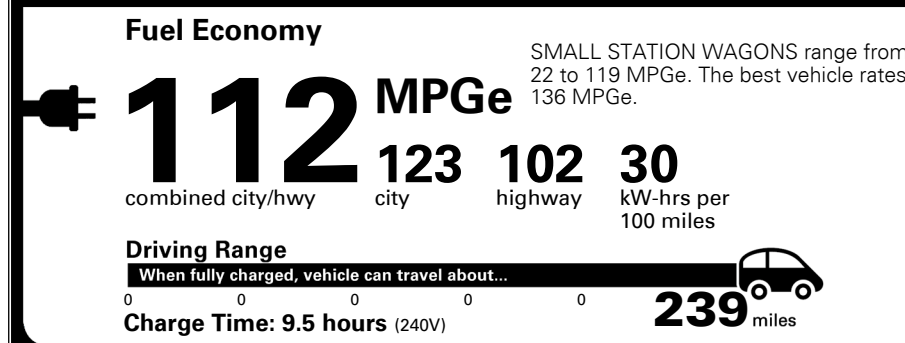

Electric Vehicle

You save
\$4,000
 in fuel costs
 over 5 years
 compared to the
 average new vehicle.

Annual fuel cost
\$600

Actual results will vary for many reasons, including driving conditions and how you drive and maintain your vehicle. The average new vehicle gets 27 MPG and costs \$7,000 to fuel over 5 years. Cost estimates are based on 15,000 miles per year at \$0.13 per kW-hr. MPGe is miles per gasoline gallon equivalent. Vehicle emissions are a significant cause of global warming and smog.