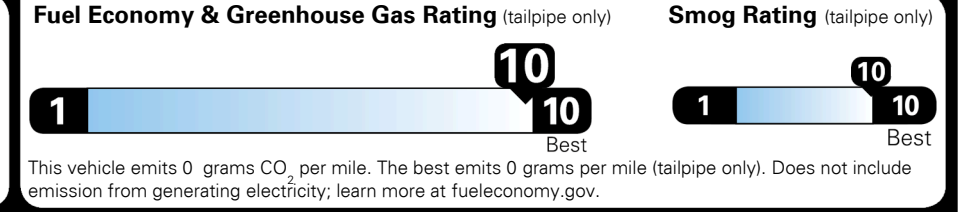

## EPA DOT Fuel Economy and Environment

**Electric Vehicle**

**You save \$4,000**  
 in fuel costs over 5 years compared to the average new vehicle.

**Annual fuel cost \$600**

Actual results will vary for many reasons, including driving conditions and how you drive and maintain your vehicle. The average new vehicle gets 27 MPG and costs \$7,000 to fuel over 5 years. Cost estimates are based on 15,000 miles per year at \$0.13 per kW-hr. MPGe is miles per gasoline gallon equivalent. Vehicle emissions are a significant cause of global warming and smog.