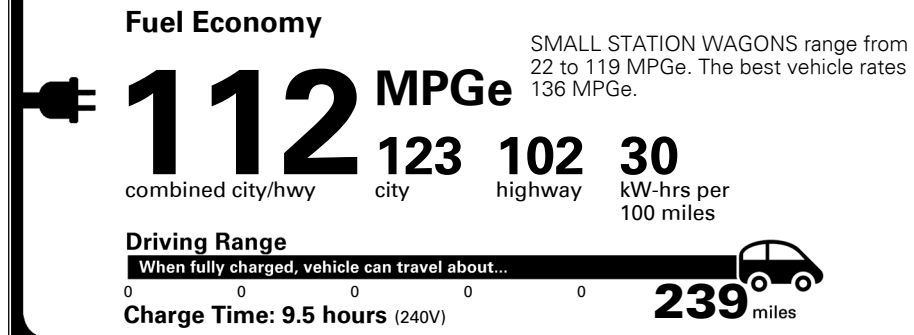

## EPA DOT Fuel Economy and Environment

**Electric Vehicle**

**You save \$4,000**  
 in fuel costs over 5 years compared to the average new vehicle.

**Annual fuel cost \$600**

Actual results will vary for many reasons, including driving conditions and how you drive and maintain your vehicle. The average new vehicle gets 27 MPG and costs \$7,000 to fuel over 5 years. Cost estimates are based on 15,000 miles per year at \$0.13 per kW-hr. MPGe is miles per gasoline gallon equivalent. Vehicle emissions are a significant cause of global warming and smog.