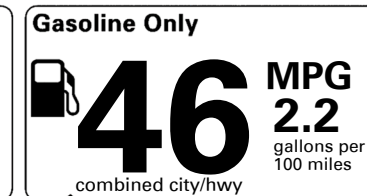

MSRP INCLUDING OPTIONS

\$ 32,775.00

INLAND FREIGHT AND HANDLING

\$ 1,045.00

TOTAL MANUFACTURER'S SUGGESTED RETAIL PRICE ▶

\$ 33,820.00

EPA DOT Fuel Economy and Environment

Plug-In Hybrid Vehicle
 Electricity-Gasoline

Fuel Economy SMALL STATION WAGONS range from 22 to 119 MPGe. The best vehicle rates 136 MPGe.

You save \$3,500
 in fuel costs over 5 years compared to the average new vehicle.

Annual fuel cost \$700

Fuel Economy & Greenhouse Gas Rating (tailpipe only)