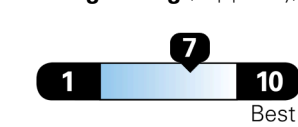

Smog Rating (tailpipe only)

This vehicle emits 90 grams CO₂ per mile. The best emits 0 grams per mile (tailpipe only). Producing and distributing fuel & electricity also create emissions; learn more at fueleconomy.gov.

Actual results will vary for many reasons, including driving conditions and how you drive and maintain your vehicle. The average new vehicle gets 27 MPG and costs $7,000 to fuel over 5 years. Cost estimates are based on 15,000 miles per year at $2.55 per gallon and $0.13 per kW-hr. This is a dual fueled automobile. MPGe is miles per gasoline gallon equivalent. Vehicle emissions are a significant cause of climate change and smog.

fueleconomy.gov

Calculate personalized estimates and compare vehicles

Smartphone QR Code™