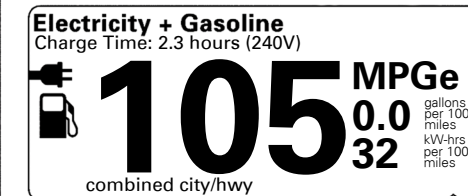

Ship To: VA051

STANDARD FEATURES

MECHANICAL

1.6L GDI 4-Cyl Engine w/ 60hp Electric Motor
 8.9 kWh Lithium Ion Polymer Battery
 6-Speed Dual Clutch Automatic Transmission
 26 Miles All-Electric Range (AER)
 Idle Stop and Go System (ISG)

MSRP INCLUDING OPTIONS

\$ 32,775.00

INLAND FREIGHT AND HANDLING

\$ 1,045.00

TOTAL MANUFACTURER'S SUGGESTED RETAIL PRICE ▶

\$ 33,820.00

EPA DOT Fuel Economy and Environment

Plug-In Hybrid Vehicle
 Electricity-Gasoline

Fuel Economy SMALL STATION WAGONS range from 22 to 119 MPGe. The best vehicle rates 136 MPGe.

You save \$3,500
 in fuel costs over 5 years compared to the average new vehicle.

Annual fuel cost \$700

Fuel Economy & Greenhouse Gas Rating (tailpipe only)

Actual results will vary for many reasons, including driving conditions and how you drive and maintain your vehicle. The average new vehicle gets 27 MPG and costs \$7,000 to fuel over 5 years. Cost estimates are based on 15,000 miles per year at \$2.55 per gallon and \$0.13 per kW-hr. This is a dual fueled automobile. MPGe is miles per gasoline gallon equivalent. Vehicle emissions are a significant cause of climate change and smog.