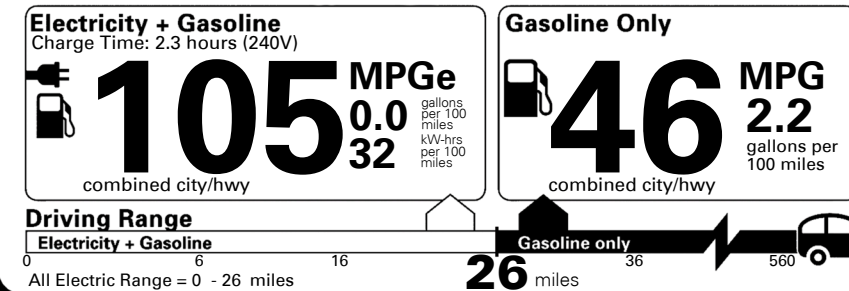

GIVE IT EVERYTHING **KIA**

For J.D. Power 2019 award information, go to jdpower.com/awards for more details.

EPA DOT Fuel Economy and Environment

Plug-In Hybrid Vehicle
 Electricity-Gasoline

Fuel Economy SMALL STATION WAGONS range from 22 to 119 MPGe. The best vehicle rates 136 MPGe.

You save
\$3,500
 in fuel costs
 over 5 years
 compared to the
 average new vehicle.

Annual fuel cost
\$700

Actual results will vary for many reasons, including driving conditions and how you drive and maintain your vehicle. The average new vehicle gets 27 MPG and costs \$7,000 to fuel over 5 years. Cost estimates are based on 15,000 miles per year at \$2.55 per gallon and \$0.13 per kW-hr. This is a dual fueled automobile. MPGe is miles per gasoline gallon equivalent. Vehicle emissions are a significant cause of climate change and smog.