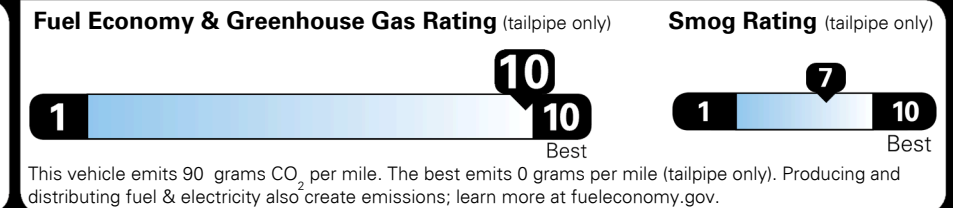

GIVE IT EVERYTHING **KIA**

For J.D. Power 2019 award information, go to jdpower.com/awards for more details.

EPA DOT Fuel Economy and Environment

Plug-In Hybrid Vehicle
 Electricity-Gasoline

Fuel Economy SMALL STATION WAGONS range from 22 to 119 MPGe. The best vehicle rates 136 MPGe.

You save
\$3,500
 in fuel costs
 over 5 years
 compared to the
 average new vehicle.

Annual fuel cost
\$700

Actual results will vary for many reasons, including driving conditions and how you drive and maintain your vehicle. The average new vehicle gets 27 MPG and costs \$7,000 to fuel over 5 years. Cost estimates are based on 15,000 miles per year at \$2.55 per gallon and \$0.13 per kW-hr. This is a dual fueled automobile. MPGe is miles per gasoline gallon equivalent. Vehicle emissions are a significant cause of climate change and smog.