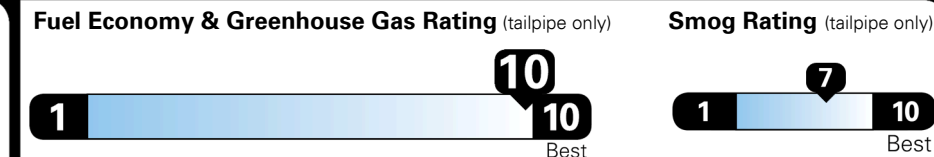

Actual results will vary for many reasons, including driving conditions and how you drive and maintain your vehicle. The average new vehicle gets 27 MPG and costs $7,000 to fuel over 5 years. Cost estimates are based on 15,000 miles per year at $2.55 per gallon and $0.13 per kW-hr. This is a dual fueled automobile. MPGe is miles per gasoline gallon equivalent. Vehicle emissions are a significant cause of climate change and smog.

fuelconomy.gov

Calculate personalized estimates and compare vehicles

GOVERNMENT 5-STAR SAFETY RATINGS

Overall Vehicle Score	Not Rated	
Based on the combined rating of frontal, side and rollover. Should ONLY be compared to other vehicles of similar size and weight.		
Frontal Crash	Driver	Not Rated
Crash	Passenger	Not Rated
Based on the risk of injury in a frontal impact. Should ONLY be compared to other vehicles of similar size and weight.		
Side Crash	Front seat	Not Rated
Crash	Rear seat	Not Rated
Star ratings based on the risk of injury in a side impact.		
Rollover	Not Rated	
Star ratings based on the risk of rollover in a single-vehicle crash.		

Star ratings range from 1 to 5 stars (★★★★★) with 5 being the highest.
Source: National Highway Traffic Safety Administration (NHTSA).
www.safercar.gov or 1-888-327-4236

Manufacturer's suggested retail price includes Manufacturer's recommended pre-delivery service. License and title fees, state and local taxes and other dealer installed options and accessories are not included in the manufacturer's suggested retail price.

PARTS CONTENT INFORMATION

FOR VEHICLES IN THIS CAR LINE U.S./CANADIAN PARTS CONTENT: 1 %

MAJOR SOURCES OF FOREIGN PARTS: KOREA: 85%

NOTE: PARTS CONTENT DOES NOT INCLUDE FINAL ASSEMBLY, DISTRIBUTION, OR OTHER NON-PARTS COSTS.

FOR THIS VEHICLE FINAL ASSEMBLY POINT: HWASUNG, KOREA

COUNTRY OF ORIGIN

ENGINE: KOREA
TRANSMISSION: KOREA