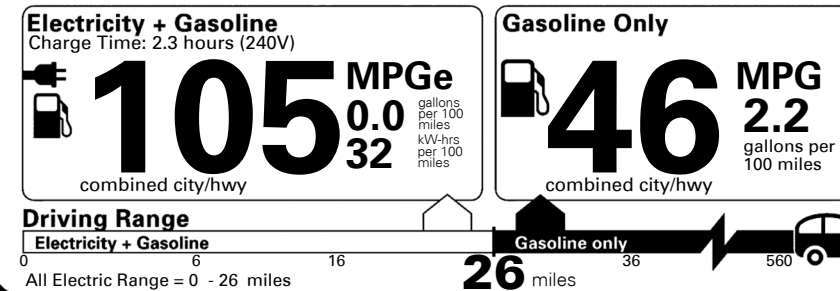

GIVE IT EVERYTHING **KIA**

For J.D. Power 2019 award information, go to jdpower.com/awards for more details.

EPA DOT Fuel Economy and Environment

Plug-In Hybrid Vehicle
 Electricity-Gasoline

Fuel Economy SMALL STATION WAGONS range from 22 to 119 MPGe. The best vehicle rates 136 MPGe.

You save
\$3,500
 in fuel costs
 over 5 years
 compared to the
 average new vehicle.

Annual fuel cost
\$700

Actual results will vary for many reasons, including driving conditions and how you drive and maintain your vehicle. The average new vehicle gets 27 MPG and costs \$7,000 to fuel over 5 years. Cost estimates are based on 15,000 miles per year at \$2.55 per gallon and \$0.13 per kW-hr. This is a dual fueled automobile. MPGe is miles per gasoline gallon equivalent. Vehicle emissions are a significant cause of climate change and smog.