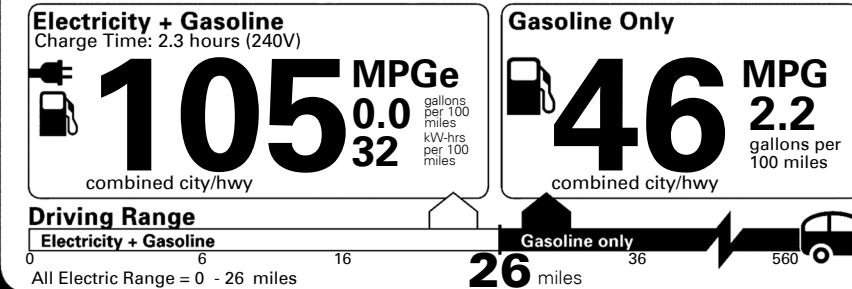

\$ 35,200.00

\$700.00

\$135.00

MSRP INCLUDING OPTIONS

\$ 36,035.00

INLAND FREIGHT AND HANDLING

\$ 995.00

TOTAL MANUFACTURER'S SUGGESTED RETAIL PRICE ▶

\$ 37,030.00

EPA DOT Fuel Economy and Environment

Plug-In Hybrid Vehicle
 Electricity-Gasoline

Fuel Economy SMALL STATION WAGONS range from 22 to 119 MPGe. The best vehicle rates 136 MPGe.

You save \$3,500
 in fuel costs
 over 5 years
 compared to the
 average new vehicle.