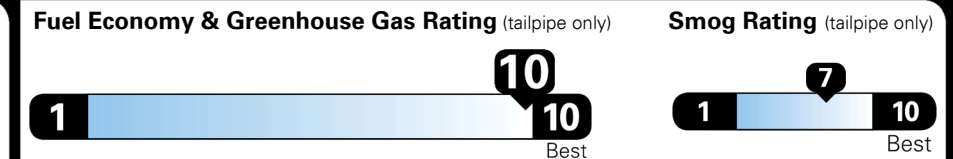

\$ 37,030.00

EPA DOT Fuel Economy and Environment

Plug-In Hybrid Vehicle
 Electricity-Gasoline

Fuel Economy SMALL STATION WAGONS range from 22 to 119 MPGe. The best vehicle rates 136 MPGe.

You save \$3,500
 in fuel costs
 over 5 years
 compared to the
 average new vehicle.

Annual fuel cost
\$700

Actual results will vary for many reasons, including driving conditions and how you drive and maintain your vehicle. The average new vehicle gets 27 MPG and costs \$7,000 to fuel over 5 years. Cost estimates are based on 15,000 miles per year at \$2.55 per gallon and \$0.13 per kW-hr. This is a dual fueled automobile. MPGe is miles per gasoline gallon equivalent. Vehicle emissions are a significant cause of climate change and smog.