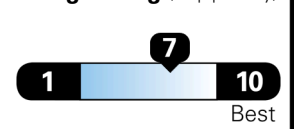

Driving Range

Annual fuel cost
\$700

Fuel Economy & Greenhouse Gas Rating (tailpipe only)

Smog Rating (tailpipe only)

This vehicle emits 90 grams CO₂ per mile. The best emits 0 grams per mile (tailpipe only). Producing and distributing fuel & electricity also create emissions; learn more at fuelconomy.gov.