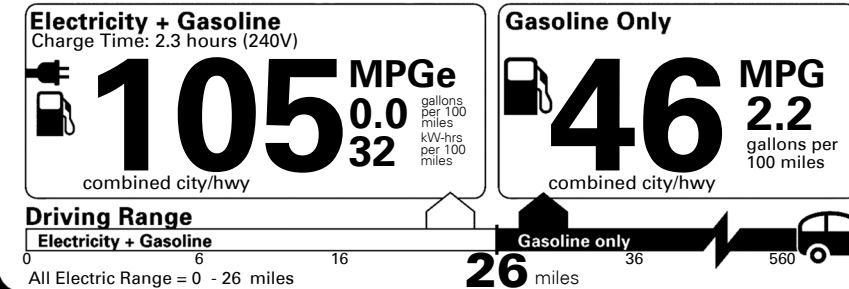

MSRP INCLUDING OPTIONS

\$ 36,425.00

INLAND FREIGHT AND HANDLING

\$ 1,045.00

TOTAL MANUFACTURER'S SUGGESTED RETAIL PRICE ▶

\$ 37,470.00

EPA DOT Fuel Economy and Environment

Plug-In Hybrid Vehicle
 Electricity-Gasoline

Fuel Economy SMALL STATION WAGONS range from 22 to 119 MPGe. The best vehicle rates 136 MPGe.

You save \$3,500
 in fuel costs over 5 years compared to the average new vehicle.

Annual fuel cost \$700

Actual results will vary for many reasons, including driving conditions and how you drive and maintain your vehicle. The average new vehicle gets 27 MPG and costs \$7,000 to fuel over 5 years. Cost estimates are based on 15,000 miles per year at \$2.55 per gallon and \$0.13 per kW-hr. This is a dual fueled automobile. MPGe is miles per gasoline gallon equivalent. Vehicle emissions are a significant cause of climate change and smog.