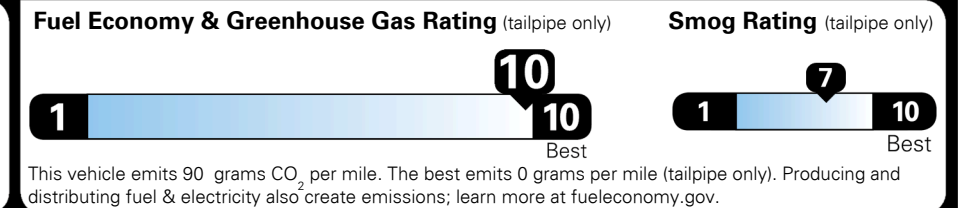

MSRP INCLUDING OPTIONS

\$ 36,425.00

INLAND FREIGHT AND HANDLING

\$ 1,045.00

TOTAL MANUFACTURER'S SUGGESTED RETAIL PRICE ▶

\$ 37,470.00

EPA DOT Fuel Economy and Environment

Plug-In Hybrid Vehicle
 Electricity-Gasoline

Fuel Economy SMALL STATION WAGONS range from 22 to 119 MPGe. The best vehicle rates 136 MPGe.

You save \$3,500
 in fuel costs over 5 years compared to the average new vehicle.

Annual fuel cost \$700

Actual results will vary for many reasons, including driving conditions and how you drive and maintain your vehicle. The average new vehicle gets 27 MPG and costs \$7,000 to fuel over 5 years. Cost estimates are based on 15,000 miles per year at \$2.55 per gallon and \$0.13 per kW-hr. This is a dual fueled automobile. MPGe is miles per gasoline gallon equivalent. Vehicle emissions are a significant cause of climate change and smog.