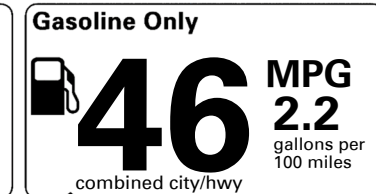

## EPA DOT Fuel Economy and Environment

Plug-In Hybrid Vehicle  
 Electricity-Gasoline

**Fuel Economy** SMALL STATION WAGONS range from 22 to 119 MPGe. The best vehicle rates 136 MPGe.

**You save \$3,500**  
 in fuel costs over 5 years compared to the average new vehicle.