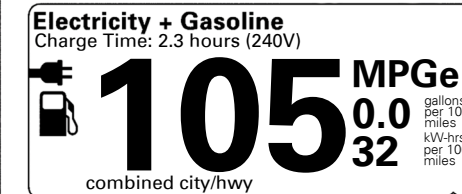

#### MECHANICAL

1.6L GDI 4-Cyl Engine w/ 60hp Electric Motor  
 8.9 kWh Lithium Ion Polymer Battery  
 6-Speed Dual Clutch Automatic Transmission  
 26 Miles All-Electric Range (AER)  
 Idle Stop and Go System (ISG)

## EPA DOT Fuel Economy and Environment

Plug-In Hybrid Vehicle  
 Electricity-Gasoline

**Fuel Economy** SMALL STATION WAGONS range from 22 to 119 MPGe. The best vehicle rates 136 MPGe.

**You save \$3,500**  
 in fuel costs over 5 years compared to the average new vehicle.

**Annual fuel cost \$700**

**Fuel Economy & Greenhouse Gas Rating** (tailpipe only)

**Smog Rating** (tailpipe only)

Actual results will vary for many reasons, including driving conditions and how you drive and maintain your vehicle. The average new vehicle gets 27 MPG and costs \$7,000 to fuel over 5 years. Cost estimates are based on 15,000 miles per year at \$2.55 per gallon and \$0.13 per kW-hr. This is a dual fueled automobile. MPGe is miles per gasoline gallon equivalent. Vehicle emissions are a significant cause of climate change and smog.