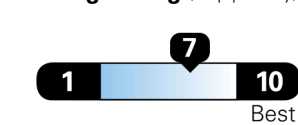

Smog Rating (tailpipe only)

This vehicle emits 90 grams CO₂ per mile. The best emits 0 grams per mile (tailpipe only). Producing and distributing fuel & electricity also create emissions; learn more at fuelconomy.gov.

Actual results will vary for many reasons, including driving conditions and how you drive and maintain your vehicle. The average new vehicle gets 27 MPG and costs $7,000 to fuel over 5 years. Cost estimates are based on 15,000 miles per year at $2.55 per gallon and $0.13 per kW-hr. This is a dual fueled automobile. MPGe is miles per gasoline gallon equivalent. Vehicle emissions are a significant cause of climate change and smog.

fuelconomy.gov

Calculate personalized estimates and compare vehicles

Smartphone QR Code