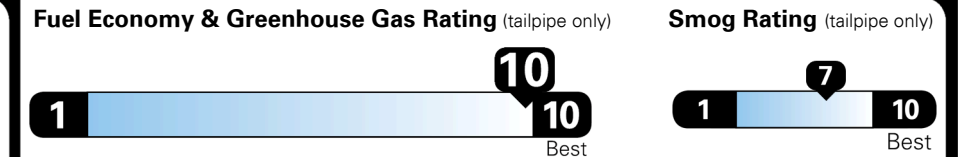

Actual results will vary for many reasons, including driving conditions and how you drive and maintain your vehicle. The average new vehicle gets 27 MPG and costs $7,000 to fuel over 5 years. Cost estimates are based on 15,000 miles per year at $2.55 per gallon and $0.13 per kW-hr. This is a dual fueled automobile. MPGe is miles per gasoline gallon equivalent. Vehicle emissions are a significant cause of climate change and smog.

fueleconomy.gov

Calculate personalized estimates and compare vehicles

GOVERNMENT 5-STAR SAFETY RATINGS

Overall Vehicle Score	Not Rated	
Based on the combined rating of frontal, side and rollover. Should ONLY be compared to other vehicles of similar size and weight.		
Frontal	Driver	Not Rated
Crash	Passenger	Not Rated
Based on the risk of injury in a frontal impact. Should ONLY be compared to other vehicles of similar size and weight.		
Side	Front seat	Not Rated
Crash	Rear seat	Not Rated
Star ratings based on the risk of injury in a side impact.		
Rollover	Not Rated	
Star ratings based on the risk of rollover in a single-vehicle crash.		

Star ratings range from 1 to 5 stars (★★★★★) with 5 being the highest.
Source: National Highway Traffic Safety Administration (NHTSA).
www.safercar.gov or 1-888-327-4236

Manufacturer's suggested retail price includes Manufacturer's recommended pre-delivery service. License and title fees, state and local taxes and other dealer installed options and accessories are not included in the manufacturer's suggested retail price.

PARTS CONTENT INFORMATION

FOR VEHICLES IN THIS CAR LINE U.S./CANADIAN PARTS CONTENT: 1 %

MAJOR SOURCES OF FOREIGN PARTS: KOREA: 85%

NOTE: PARTS CONTENT DOES NOT INCLUDE FINAL ASSEMBLY, DISTRIBUTION, OR OTHER NON-PARTS COSTS.

FOR THIS VEHICLE FINAL ASSEMBLY POINT: HWASUNG, KOREA

COUNTRY OF ORIGIN

ENGINE: KOREA
TRANSMISSION: KOREA