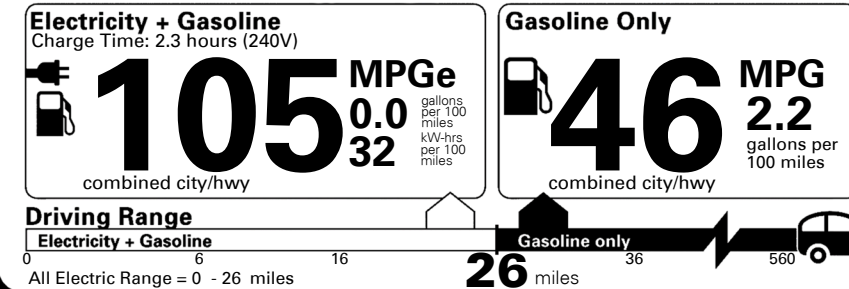

\$ 35,200.00

\$700.00

\$135.00

MSRP INCLUDING OPTIONS

\$ 36,035.00

INLAND FREIGHT AND HANDLING

\$ 1,045.00

TOTAL MANUFACTURER'S SUGGESTED RETAIL PRICE ▶

\$ 37,080.00

EPA DOT Fuel Economy and Environment

Plug-In Hybrid Vehicle
 Electricity-Gasoline

Fuel Economy SMALL STATION WAGONS range from 22 to 119 MPGe. The best vehicle rates 136 MPGe.

You save
\$3,500
 in fuel costs
 over 5 years
 compared to the
 average new vehicle.