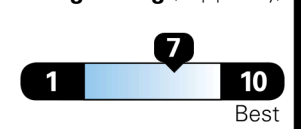

Smog Rating (tailpipe only)

This vehicle emits 90 grams CO₂ per mile. The best emits 0 grams per mile (tailpipe only). Producing and distributing fuel & electricity also create emissions; learn more at fueleconomy.gov.

Actual results will vary for many reasons, including driving conditions and how you drive and maintain your vehicle. The average new vehicle gets 27 MPG and costs $7,000 to fuel over 5 years. Cost estimates are based on 15,000 miles per year at $2.55 per gallon and $0.13 per kW-hr. This is a dual fueled automobile. MPGe is miles per gasoline gallon equivalent. Vehicle emissions are a significant cause of climate change and smog.

fueleconomy.gov

Calculate personalized estimates and compare vehicles

Smartphone QR Code