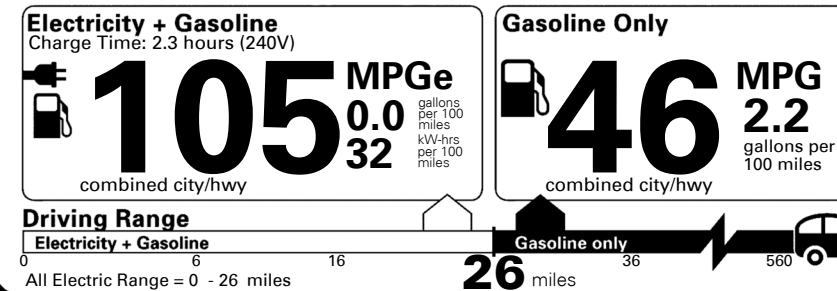

GIVE IT EVERYTHING **KIA**

For J.D. Power 2019 award information, go to jdpower.com/awards for more details.

EPA DOT Fuel Economy and Environment

Plug-In Hybrid Vehicle
 Electricity-Gasoline

Fuel Economy SMALL STATION WAGONS range from 22 to 119 MPGe. The best vehicle rates 136 MPGe.

You save \$3,500
 in fuel costs
 over 5 years
 compared to the
 average new vehicle.

Annual fuel cost \$700

Actual results will vary for many reasons, including driving conditions and how you drive and maintain your vehicle. The average new vehicle gets 27 MPG and costs \$7,000 to fuel over 5 years. Cost estimates are based on 15,000 miles per year at \$2.55 per gallon and \$0.13 per kW-hr. This is a dual fueled automobile. MPGe is miles per gasoline gallon equivalent. Vehicle emissions are a significant cause of climate change and smog.