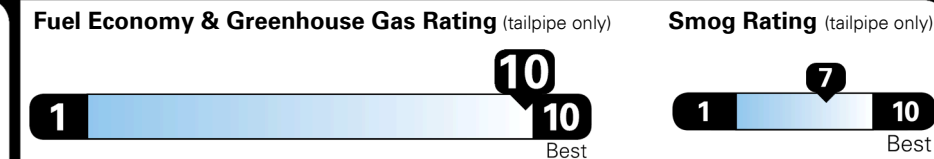

Actual results will vary for many reasons, including driving conditions and how you drive and maintain your vehicle. The average new vehicle gets 27 MPG and costs $7,000 to fuel over 5 years. Cost estimates are based on 15,000 miles per year at $2.55 per gallon and $0.13 per kW-hr. This is a dual fueled automobile. MPGe is miles per gasoline gallon equivalent. Vehicle emissions are a significant cause of climate change and smog.

fuelconomy.gov

Calculate personalized estimates and compare vehicles

GOVERNMENT 5-STAR SAFETY RATINGS

Overall Vehicle Score	Not Rated	
Based on the combined rating of frontal, side and rollover. Should ONLY be compared to other vehicles of similar size and weight.		
Frontal Crash	Driver	Not Rated
Crash	Passenger	Not Rated
Based on the risk of injury in a frontal impact. Should ONLY be compared to other vehicles of similar size and weight.		
Side Crash	Front seat	Not Rated
Crash	Rear seat	Not Rated
Star ratings based on the risk of injury in a side impact.		
Rollover	Not Rated	
Star ratings based on the risk of rollover in a single-vehicle crash.		

Star ratings range from 1 to 5 stars (★★★★★) with 5 being the highest.
Source: National Highway Traffic Safety Administration (NHTSA).
www.safercar.gov or 1-888-327-4236

Manufacturer's suggested retail price includes Manufacturer's recommended pre-delivery service. License and title fees, state and local taxes and other dealer installed options and accessories are not included in the manufacturer's suggested retail price.

PARTS CONTENT INFORMATION

FOR VEHICLES IN THIS CAR LINE U.S./CANADIAN
PARTS CONTENT: 1 %

MAJOR SOURCES OF FOREIGN PARTS:
KOREA: 85%

NOTE: PARTS CONTENT DOES NOT INCLUDE FINAL ASSEMBLY, DISTRIBUTION, OR OTHER NON-PARTS COSTS.

FOR THIS VEHICLE
FINAL ASSEMBLY POINT:
HWASUNG, KOREA

COUNTRY OF ORIGIN

ENGINE: KOREA
TRANSMISSION: KOREA