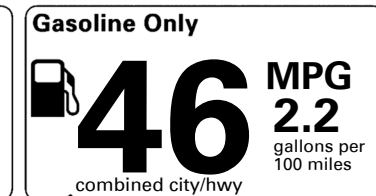

## EPA DOT Fuel Economy and Environment

Plug-In Hybrid Vehicle  
 Electricity-Gasoline

**Fuel Economy** SMALL STATION WAGONS range from 22 to 119 MPGe. The best vehicle rates 136 MPGe.

**You save \$3,500**  
 in fuel costs over 5 years compared to the average new vehicle.