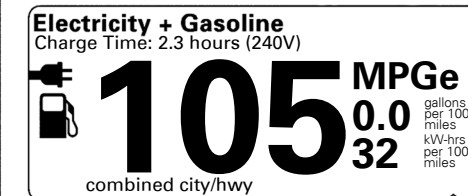

#### MECHANICAL

1.6L GDI 4-Cyl Engine w/ 60hp Electric Motor  
 8.9 kWh Lithium Ion Polymer Battery  
 6-Speed Dual Clutch Automatic Transmission  
 26 Miles All-Electric Range (AER)  
 Idle Stop and Go System (ISG)

## EPA DOT Fuel Economy and Environment

Plug-In Hybrid Vehicle  
 Electricity-Gasoline

**Fuel Economy** SMALL STATION WAGONS range from 22 to 119 MPGe. The best vehicle rates 136 MPGe.

**You save \$3,500**  
 in fuel costs over 5 years compared to the average new vehicle.

**Annual fuel cost \$700**

**Fuel Economy & Greenhouse Gas Rating** (tailpipe only)

**Smog Rating** (tailpipe only)

This vehicle emits 90 grams CO<sub>2</sub> per mile. The best emits 0 grams per mile (tailpipe only). Producing and distributing fuel & electricity also create emissions; learn more at fueleconomy.gov.