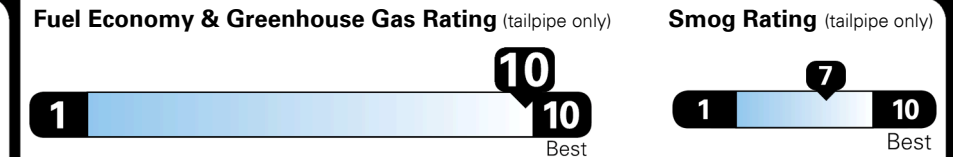

Actual results will vary for many reasons, including driving conditions and how you drive and maintain your vehicle. The average new vehicle gets 27 MPG and costs $7,000 to fuel over 5 years. Cost estimates are based on 15,000 miles per year at $2.55 per gallon and $0.13 per kW-hr. This is a dual fueled automobile. MPGe is miles per gasoline gallon equivalent. Vehicle emissions are a significant cause of climate change and smog.

fuelconomy.gov

Calculate personalized estimates and compare vehicles

GOVERNMENT 5-STAR SAFETY RATINGS

Overall Vehicle Score Not Rated

Based on the combined rating of frontal, side and rollover.
Should ONLY be compared to other vehicles of similar size and weight.

Frontal Driver Not Rated

Crash Passenger Not Rated

Based on the risk of injury in a frontal impact.
Should ONLY be compared to other vehicles of similar size and weight.

Side Front seat Not Rated

Crash Rear seat Not Rated

Star ratings based on the risk of injury in a side impact.

Rollover Not Rated

Star ratings based on the risk of rollover in a single-vehicle crash.

Star ratings range from 1 to 5 stars (★★★★★) with 5 being the highest.

Source: National Highway Traffic Safety Administration (NHTSA).

www.safercar.gov or 1-888-327-4236

Manufacturer's suggested retail price includes Manufacturer's recommended pre-delivery service. License and title fees, state and local taxes and other dealer installed options and accessories are not included in the manufacturer's suggested retail price.

PARTS CONTENT INFORMATION

FOR VEHICLES IN THIS CAR LINE U.S./CANADIAN PARTS CONTENT: 1 %

MAJOR SOURCES OF FOREIGN PARTS: KOREA: 85%

NOTE: PARTS CONTENT DOES NOT INCLUDE FINAL ASSEMBLY, DISTRIBUTION, OR OTHER NON-PARTS COSTS.

FOR THIS VEHICLE FINAL ASSEMBLY POINT: HWASUNG, KOREA

COUNTRY OF ORIGIN ENGINE: KOREA
TRANSMISSION: KOREA