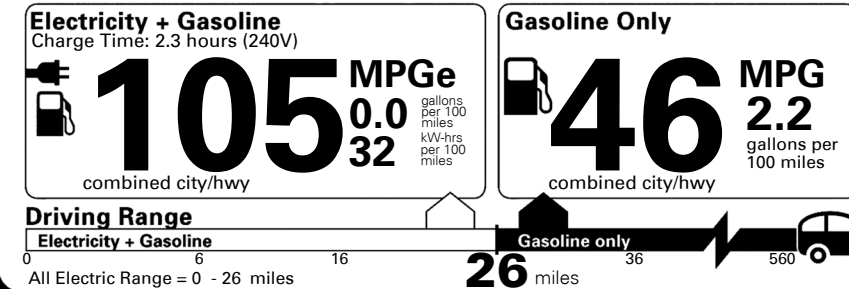

GIVE IT EVERYTHING **KIA**

For J.D. Power 2019 award information, go to jdpower.com/awards for more details.

EPA DOT Fuel Economy and Environment

Plug-In Hybrid Vehicle
 Electricity-Gasoline

Fuel Economy SMALL STATION WAGONS range from 22 to 119 MPGe. The best vehicle rates 136 MPGe.

You save \$3,500
 in fuel costs
 over 5 years
 compared to the
 average new vehicle.

Annual fuel cost \$700

Actual results will vary for many reasons, including driving conditions and how you drive and maintain your vehicle. The average new vehicle gets 27 MPG and costs \$7,000 to fuel over 5 years. Cost estimates are based on 15,000 miles per year at \$2.55 per gallon and \$0.13 per kW-hr. This is a dual fueled automobile. MPGe is miles per gasoline gallon equivalent. Vehicle emissions are a significant cause of climate change and smog.