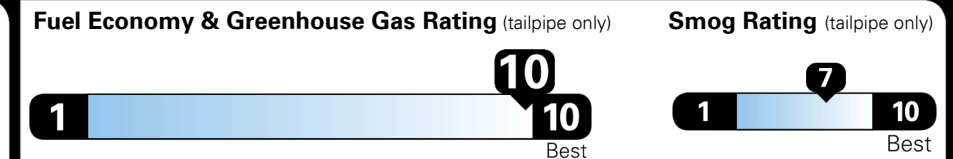

Actual results will vary for many reasons, including driving conditions and how you drive and maintain your vehicle. The average new vehicle gets 27 MPG and costs $7,000 to fuel over 5 years. Cost estimates are based on 15,000 miles per year at $2.55 per gallon and $0.13 per kW-hr. This is a dual fueled automobile. MPGe is miles per gasoline gallon equivalent. Vehicle emissions are a significant cause of climate change and smog.

fuelconomy.gov

Calculate personalized estimates and compare vehicles

GOVERNMENT 5-STAR SAFETY RATINGS

Overall Vehicle Score	Not Rated	
Based on the combined rating of frontal, side and rollover. Should ONLY be compared to other vehicles of similar size and weight.		
Frontal	Driver	Not Rated
Crash	Passenger	Not Rated
Based on the risk of injury in a frontal impact. Should ONLY be compared to other vehicles of similar size and weight.		
Side	Front seat	Not Rated
Crash	Rear seat	Not Rated
Star ratings based on the risk of injury in a side impact.		
Rollover	Not Rated	
Star ratings based on the risk of rollover in a single-vehicle crash.		

Star ratings range from 1 to 5 stars (★★★★★) with 5 being the highest.
Source: National Highway Traffic Safety Administration (NHTSA).
www.safercar.gov or 1-888-327-4236

Manufacturer's suggested retail price includes Manufacturer's recommended pre-delivery service. License and title fees, state and local taxes and other dealer installed options and accessories are not included in the manufacturer's suggested retail price.

PARTS CONTENT INFORMATION

FOR VEHICLES IN THIS CAR LINE U.S./CANADIAN PARTS CONTENT: 1 %

MAJOR SOURCES OF FOREIGN PARTS: KOREA: 85%

NOTE: PARTS CONTENT DOES NOT INCLUDE FINAL ASSEMBLY, DISTRIBUTION, OR OTHER NON-PARTS COSTS.

FOR THIS VEHICLE FINAL ASSEMBLY POINT: HWASUNG, KOREA

COUNTRY OF ORIGIN
ENGINE: KOREA
TRANSMISSION: KOREA