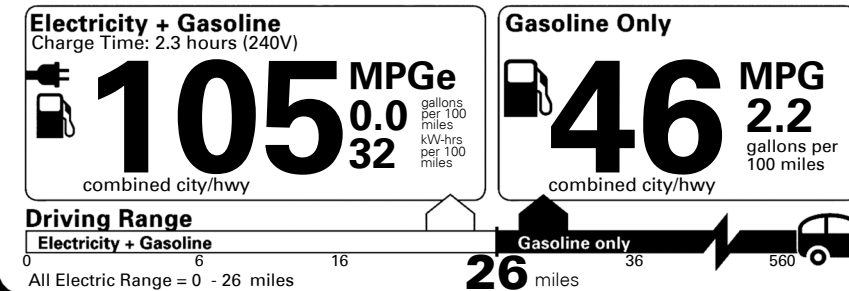

GIVE IT EVERYTHING KIA

For J.D. Power 2019 award information, go to jdpower.com/awards for more details.

EPA DOT Fuel Economy and Environment

Plug-In Hybrid Vehicle
 Electricity-Gasoline

Fuel Economy SMALL STATION WAGONS range from 22 to 119 MPGe. The best vehicle rates 136 MPGe.

You save
\$3,500
 in fuel costs
 over 5 years
 compared to the
 average new vehicle.

Annual fuel cost
\$700

Actual results will vary for many reasons, including driving conditions and how you drive and maintain your vehicle. The average new vehicle gets 27 MPG and costs \$7,000 to fuel over 5 years. Cost estimates are based on 15,000 miles per year at \$2.55 per gallon and \$0.13 per kW-hr. This is a dual fueled automobile. MPGe is miles per gasoline gallon equivalent. Vehicle emissions are a significant cause of climate change and smog.