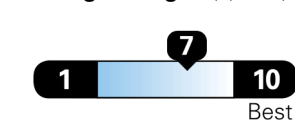

Smog Rating (tailpipe only)

This vehicle emits 90 grams CO₂ per mile. The best emits 0 grams per mile (tailpipe only). Producing and distributing fuel & electricity also create emissions; learn more at fuelconomy.gov.

Actual results will vary for many reasons, including driving conditions and how you drive and maintain your vehicle. The average new vehicle gets 27 MPG and costs $7,000 to fuel over 5 years. Cost estimates are based on 15,000 miles per year at $2.55 per gallon and $0.13 per kW-hr. This is a dual fueled automobile. MPGe is miles per gasoline gallon equivalent. Vehicle emissions are a significant cause of climate change and smog.

fuelconomy.gov

Calculate personalized estimates and compare vehicles