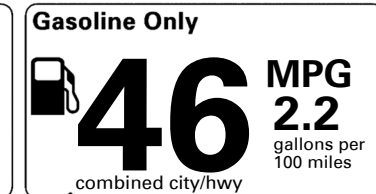

TOTAL MANUFACTURER'S SUGGESTED RETAIL PRICE ▶

\$ 37,175.00

EPA DOT Fuel Economy and Environment

Fuel Economy SMALL STATION WAGONS range from 22 to 119 MPGe. The best vehicle rates 136 MPGe.

You save \$3,500
 in fuel costs over 5 years compared to the average new vehicle.