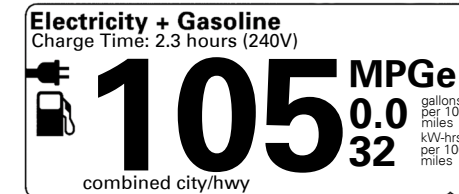

Ship To: CA292

STANDARD FEATURES

MECHANICAL

1.6L GDI 4-Cyl Engine w/ 60hp Electric Motor
 8.9 kWh Lithium Ion Polymer Battery
 6-Speed Dual Clutch Automatic Transmission
 26 Miles All-Electric Range (AER)
 Idle Stop and Go System (ISG)

TOTAL MANUFACTURER'S SUGGESTED RETAIL PRICE ▶

\$ 37,175.00

EPA DOT Fuel Economy and Environment

Fuel Economy SMALL STATION WAGONS range from 22 to 119 MPGe. The best vehicle rates 136 MPGe.

You save \$3,500
 in fuel costs over 5 years compared to the average new vehicle.

Annual fuel cost \$700

Fuel Economy & Greenhouse Gas Rating (tailpipe only)

Smog Rating (tailpipe only)

This vehicle emits 90 grams CO₂ per mile. The best emits 0 grams per mile (tailpipe only). Producing and distributing fuel & electricity also create emissions; learn more at fueleconomy.gov.

Actual results will vary for many reasons, including driving conditions and how you drive and maintain your vehicle. The average new vehicle gets 27 MPG and costs \$7,000 to fuel over 5 years. Cost estimates are based on 15,000 miles per year at \$2.55 per gallon and \$0.13 per kW-hr. This is a dual fueled automobile. MPGe is miles per gasoline gallon equivalent. Vehicle emissions are a significant cause of climate change and smog.