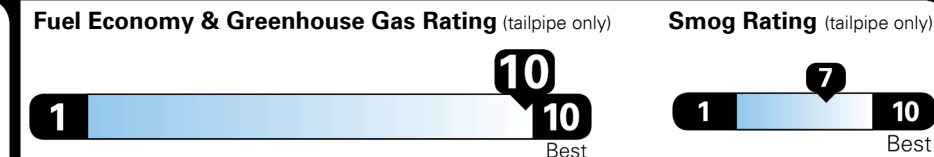

EPA DOT Fuel Economy and Environment

Gasoline Vehicle

Fuel Economy
49 MPG
combined city/hwy
2.0 gallons per 100 miles
51 city
46 highway

SMALL STATION WAGONS range from 22 to 119 MPG. The best vehicle rates 136 MPGe.

You save $3,000
in fuel costs over 5 years compared to the average new vehicle.

Annual fuel cost $800