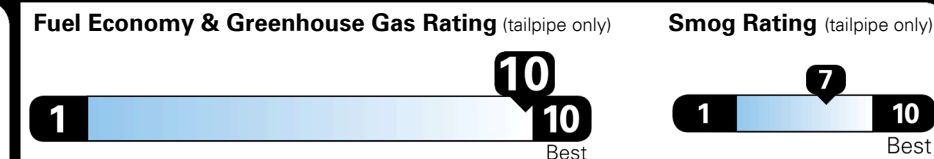

GIVE IT EVERYTHING

For J.D. Power 2019 award information, go to jdpower.com/awards for more details.

EPA DOT Fuel Economy and Environment

Gasoline Vehicle

Fuel Economy
49 MPG
 combined city/hwy
2.0 gallons per 100 miles

SMALL STATION WAGONS range from 22 to 119 MPG. The best vehicle rates 136 MPGe.

51 city
 46 highway

You save \$3,000
 in fuel costs over 5 years compared to the average new vehicle.

Annual fuel cost \$800