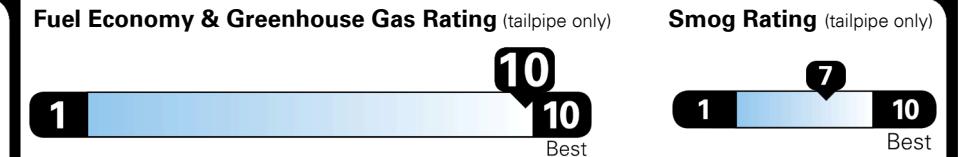

EPA DOT Fuel Economy and Environment

Gasoline Vehicle

Fuel Economy

49 MPG
combined city/hwy

51 MPG
city

46 MPG
highway

2.0 gallons per 100 miles

SMALL STATION WAGONS range from 22 to 119 MPG. The best vehicle rates 136 MPGe.

You save $3,000
in fuel costs over 5 years compared to the average new vehicle.

Annual fuel cost $800