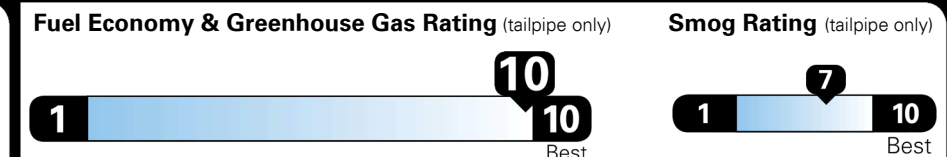

GIVE IT EVERYTHING KIA

For J.D. Power 2019 award information, go to jdpower.com/awards for more details.

EPA DOT Fuel Economy and Environment

Gasoline Vehicle

Fuel Economy

 49 MPG combined city/hwy
 51 city
 46 highway
 2.0 gallons per 100 miles

You save \$3,000
 in fuel costs over 5 years compared to the average new vehicle.

SMALL STATION WAGONS range from 22 to 119 MPG. The best vehicle rates 136 MPGe.

Annual fuel cost \$800

This vehicle emits 183 grams CO₂ per mile. The best emits 0 grams per mile (tailpipe only). Producing and distributing fuel also create emissions; learn more at fuel economy.gov.