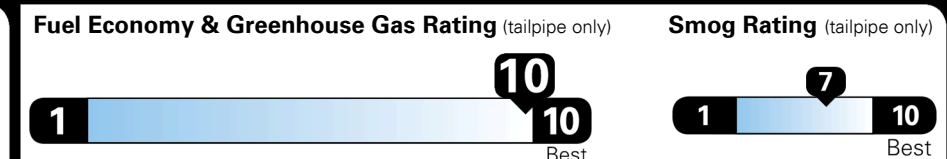

EPA DOT Fuel Economy and Environment

Gasoline Vehicle

Fuel Economy

49 MPG combined city/hwy
51 city
46 highway
2.0 gallons per 100 miles

You save $3,000 in fuel costs over 5 years
compared to the average new vehicle.

SMALL STATION WAGONS range from 22 to 119 MPG. The best vehicle rates 136 MPGe.

Annual fuel cost $800