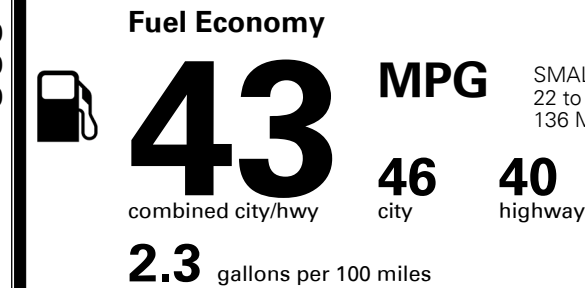

MSRP INCLUDING OPTIONS

\$ 29,080.00

INLAND FREIGHT AND HANDLING

\$ 1,045.00

TOTAL MANUFACTURER'S SUGGESTED RETAIL PRICE ▶

\$ 30,125.00

TOTAL ADDITIONAL WEIGHT: 8.3

EPA DOT Fuel Economy and Environment

Gasoline Vehicle

SMALL STATION WAGONS range from 22 to 119 MPG. The best vehicle rates 136 MPGe.

You save \$2,500
 in fuel costs
 over 5 years
 compared to the
 average new vehicle.

Annual fuel cost \$900