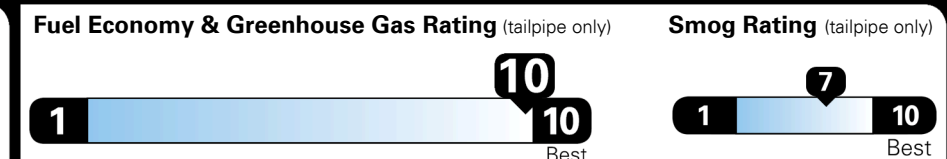

EPA DOT Fuel Economy and Environment

Gasoline Vehicle

Fuel Economy

49 MPG
combined city/hwy

51 MPG
city

46 MPG
highway

2.0 gallons per 100 miles

SMALL STATION WAGONS range from 22 to 119 MPG. The best vehicle rates 136 MPGe.

You save $3,000
in fuel costs over 5 years compared to the average new vehicle.

Annual fuel cost $800