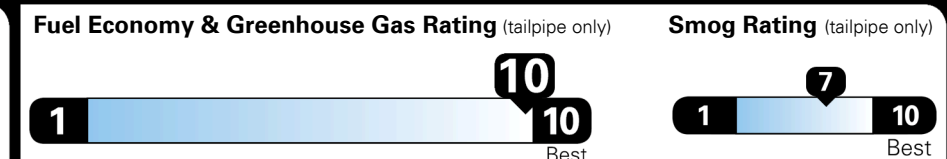

EPA DOT Fuel Economy and Environment

Gasoline Vehicle

Fuel Economy

49 MPG
combined city/hwy

51 MPG
city

46 MPG
highway

2.0 gallons per 100 miles

SMALL STATION WAGONS range from 22 to 119 MPG. The best vehicle rates 136 MPGe.

You save
$3,000
in fuel costs
over 5 years
compared to the
average new vehicle.

Annual fuel cost
$800