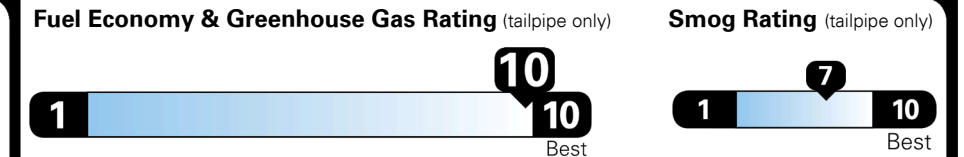

GIVE IT EVERYTHING KIA

For J.D. Power 2019 award information, go to jdpower.com/awards for more details.

EPA DOT Fuel Economy and Environment

Gasoline Vehicle

Fuel Economy
50 MPG
 combined city/hwy
2.0 gallons per 100 miles

52 city
49 highway

SMALL STATION WAGONS range from 22 to 119 MPG. The best vehicle rates 136 MPGe.

**You save
 \$3,250**
 in fuel costs
 over 5 years
 compared to the
 average new vehicle.

**Annual fuel cost
 \$750**