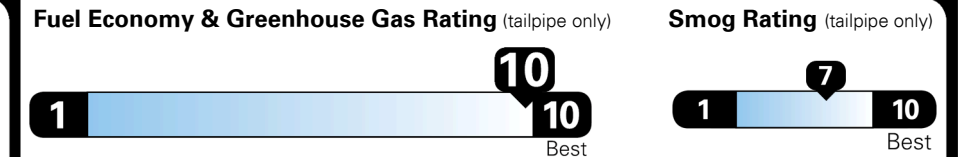

EPA DOT Fuel Economy and Environment

Gasoline Vehicle

Fuel Economy

49 MPG
combined city/hwy

51 MPG
city

46 MPG
highway

2.0 gallons per 100 miles

SMALL STATION WAGONS range from 22 to 119 MPG. The best vehicle rates 136 MPGe.

You save $3,000
in fuel costs over 5 years compared to the average new vehicle.

Annual fuel cost $800