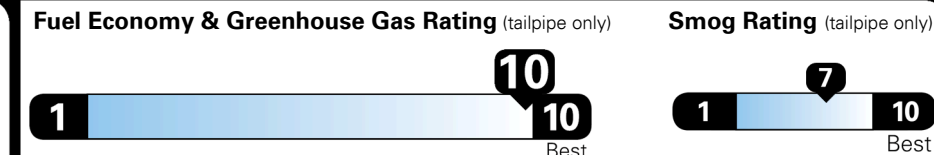

EPA DOT Fuel Economy and Environment

Gasoline Vehicle

Fuel Economy
49 MPG
combined city/hwy
2.0 gallons per 100 miles

51 city
46 highway

SMALL STATION WAGONS range from 22 to 119 MPG. The best vehicle rates 136 MPGe.

You save $3,000
in fuel costs over 5 years compared to the average new vehicle.

Annual fuel cost $800