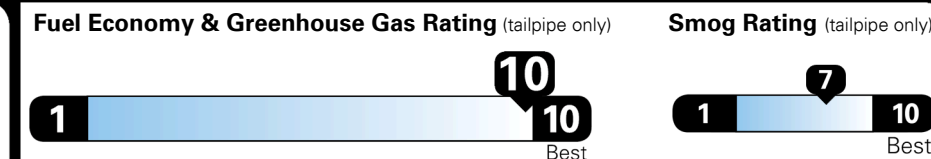

GIVE IT EVERYTHING KIA

For J.D. Power 2019 award information, go to jdpower.com/awards for more details.

EPA DOT Fuel Economy and Environment

Gasoline Vehicle

Fuel Economy
49 MPG
 combined city/hwy
2.0 gallons per 100 miles

SMALL STATION WAGONS range from 22 to 119 MPG. The best vehicle rates 136 MPGe.

51 city
46 highway

You save \$3,000
 in fuel costs over 5 years compared to the average new vehicle.

Annual fuel cost \$800