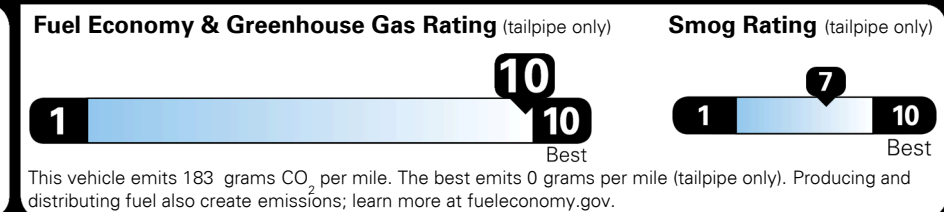

EPA DOT Fuel Economy and Environment

Gasoline Vehicle

Fuel Economy
49 MPG
combined city/hwy
2.0 gallons per 100 miles
city **51** highway **46**
SMALL STATION WAGONS range from 22 to 119 MPG. The best vehicle rates 136 MPGe.

You save $3,000
in fuel costs over 5 years compared to the average new vehicle.

Annual fuel cost $800