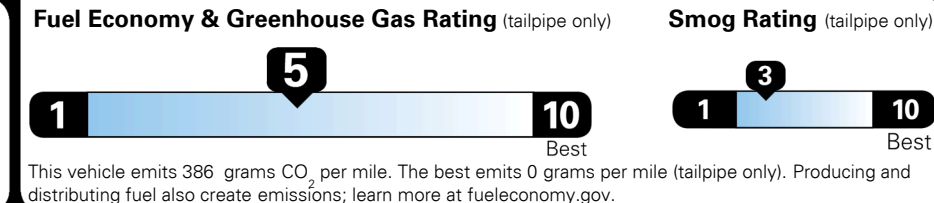

EXTERIOR
LED Headlights and Fog Lights
Panoramic Sunroof w/ Power Sunshade
Auto Rain Sensing Windshield Wipers
Power Folding Heated Mirrors w/ LED Turn Signals

WARRANTY
10 Year/100,000 Mile Limited Powertrain Warranty
5 Year/60,000 Mile Limited Basic Warranty
5 Year/60,000 Mile Roadside Assistance
*Ask dealer for details

MANUFACTURER'S SUGGESTED RETAIL PRICE ▶

$ 44,100.00

ADDITIONAL INSTALLED EQUIPMENT:
(In addition to or in place of standard features)
White Nappa Interior Package
- White Nappa Leather Seat Trim
Rear Bumper Applique
Cargo Mat
Carpeted Floor Mats

Included
$75.00
$0.00
$0.00

MSRP INCLUDING OPTIONS $ 44,175.00

INLAND FREIGHT AND HANDLING $ 995.00

TOTAL MANUFACTURER'S SUGGESTED RETAIL PRICE ▶ $ 45,170.00

EPA DOT Fuel Economy and Environment

Gasoline Vehicle

Fuel Economy

23 MPG LARGE CARS range from 14 to 104 MPG. The best vehicle rates 136 MPGe.
combined city/hwy city highway

4.3 gallons per 100 miles

You spend $1,250 more in fuel costs over 5 years compared to the average new vehicle.

Annual fuel cost $1,650

Actual results will vary for many reasons, including driving conditions and how you drive and maintain your vehicle. The average new vehicle gets 27 MPG and costs $7,000 to fuel over 5 years. Cost estimates are based on 15,000 miles per year at $ 2.55 per gallon. MPGe is miles per gasoline gallon equivalent. Vehicle emissions are a significant cause of climate change and smog.

fueleconomy.gov

Calculate personalized estimates and compare vehicles

GOVERNMENT 5-STAR SAFETY RATINGS

Overall Vehicle Score	Not Rated	
Based on the combined rating of frontal, side and rollover. Should ONLY be compared to other vehicles of similar size and weight.		
Frontal Crash	Driver	Not Rated
	Passenger	Not Rated
Based on the risk of injury in a frontal impact. Should ONLY be compared to other vehicles of similar size and weight.		
Side Crash	Front seat	Not Rated
	Rear seat	Not Rated
Star ratings based on the risk of injury in a side impact.		
Rollover	Not Rated	
Star ratings based on the risk of rollover in a single-vehicle crash.		

Star ratings range from 1 to 5 stars (★★★★★) with 5 being the highest. Source: National Highway Traffic Safety Administration (NHTSA). www.safercar.gov or 1-888-327-4236

Manufacturer's suggested retail price includes Manufacturer's recommended pre-delivery service. License and title fees, state and local taxes and other dealer installed options and accessories are not included in the manufacturer's suggested retail price.

PARTS CONTENT INFORMATION

FOR VEHICLES IN THIS CAR LINE U.S./CANADIAN PARTS CONTENT: 1 %

MAJOR SOURCES OF FOREIGN PARTS: KOREA: 87%

NOTE: PARTS CONTENT DOES NOT INCLUDE FINAL ASSEMBLY, DISTRIBUTION, OR OTHER NON-PARTS COSTS.

FOR THIS VEHICLE FINAL ASSEMBLY POINT: HWASUNG, KOREA

COUNTRY OF ORIGIN

ENGINE: KOREA
TRANSMISSION: KOREA

TOTAL ADDITIONAL WEIGHT: 18.6