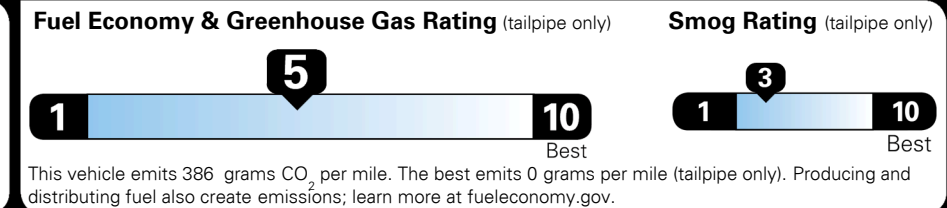

EPA DOT Fuel Economy and Environment

Gasoline Vehicle

Fuel Economy

23 MPG combined city/hwy
20 MPG city
27 MPG highway
4.3 gallons per 100 miles

LARGE CARS range from 14 to 104 MPG. The best vehicle rates 136 MPGe.

You spend $1,250 more in fuel costs over 5 years
compared to the average new vehicle.

Annual fuel cost $1,650