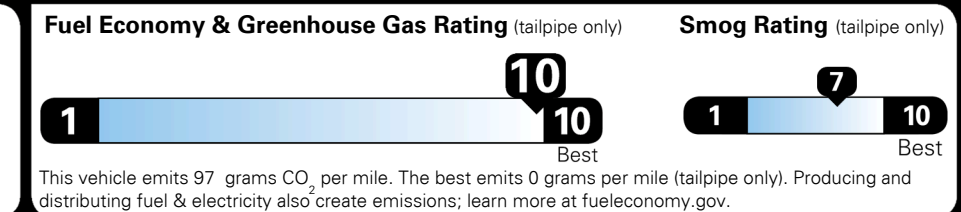

INLAND FREIGHT AND HANDLING \$ 925.00

TOTAL MANUFACTURER'S SUGGESTED RETAIL PRICE ▶ \$ 37,645.00

EPA DOT Fuel Economy and Environment

You save \$3,500
 in fuel costs over 5 years compared to the average new vehicle.

Annual fuel cost \$800

Actual results will vary for many reasons, including driving conditions and how you drive and maintain your vehicle. The average new vehicle gets 27 MPG and costs \$7,500 to fuel over 5 years. Cost estimates are based on 15,000 miles per year at \$2.70 per gallon and \$0.13 per kW-hr. This is a dual fueled automobile. MPGe is miles per gasoline gallon equivalent. Vehicle emissions are a significant cause of climate change and smog.