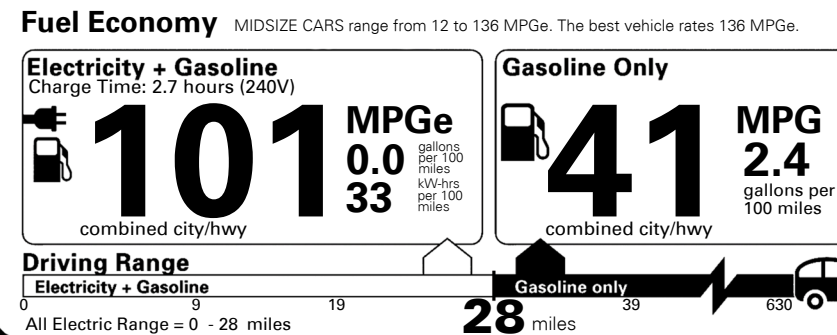

INLAND FREIGHT AND HANDLING \$ 925.00

TOTAL MANUFACTURER'S SUGGESTED RETAIL PRICE ▶ \$ 37,645.00

EPA DOT Fuel Economy and Environment

You save \$3,500
 in fuel costs over 5 years compared to the average new vehicle.

Annual fuel cost \$800

Actual results will vary for many reasons, including driving conditions and how you drive and maintain your vehicle. The average new vehicle gets 27 MPG and costs \$7,500 to fuel over 5 years. Cost estimates are based on 15,000 miles per year at \$2.70 per gallon and \$0.13 per kW-hr. This is a dual fueled automobile. MPGe is miles per gasoline gallon equivalent. Vehicle emissions are a significant cause of climate change and smog.