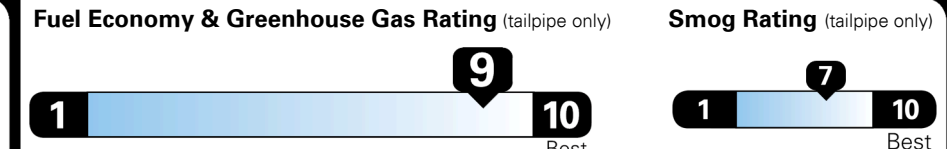

This vehicle emits 213 grams CO₂ per mile. The best emits 0 grams per mile (tailpipe only). Producing and distributing fuel also create emissions; learn more at fueleconomy.gov.

Actual results will vary for many reasons, including driving conditions and how you drive and maintain your vehicle. The average new vehicle gets 27 MPG and costs $7,500 to fuel over 5 years. Cost estimates are based on 15,000 miles per year at $ 2.70 per gallon. MPGe is miles per gasoline gallon equivalent. Vehicle emissions are a significant cause of climate change and smog.

fueleconomy.gov

Calculate personalized estimates and compare vehicles