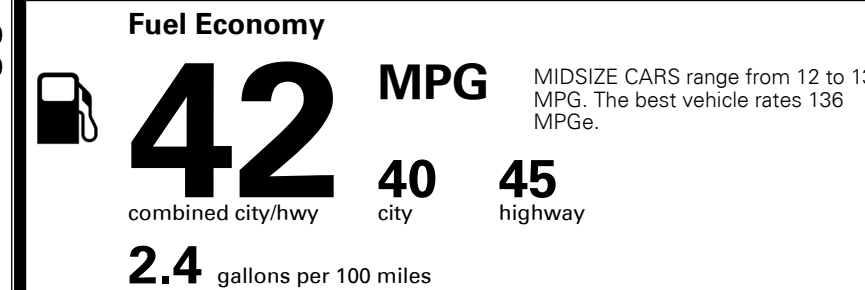

INLAND FREIGHT AND HANDLING **\$ 925.00**

TOTAL MANUFACTURER'S SUGGESTED RETAIL PRICE ▶ \$ 30,420.00

TOTAL ADDITIONAL WEIGHT: 7.7

EPA DOT Fuel Economy and Environment

Gasoline Vehicle

You save \$2,750
 in fuel costs over 5 years compared to the average new vehicle.