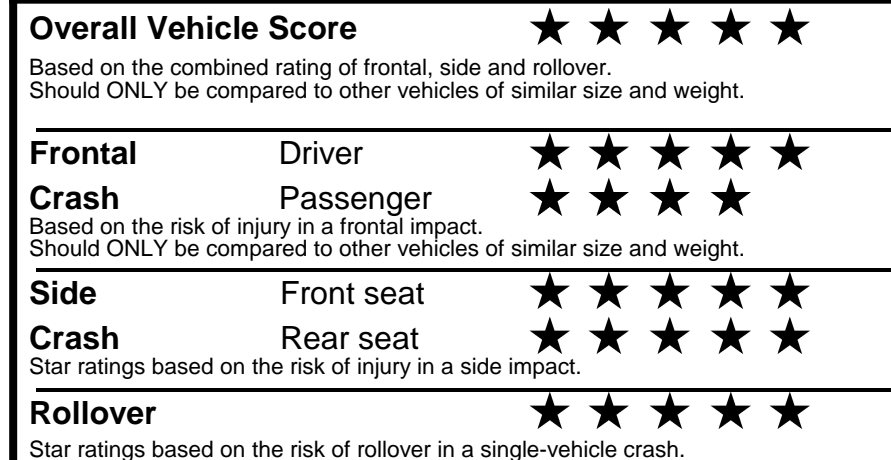

fueleconomy.gov

Calculate personalized estimates and compare vehicles

GOVERNMENT 5-STAR SAFETY RATINGS

Star ratings range from 1 to 5 stars (★★★★★) with 5 being the highest. Source: National Highway Traffic Safety Administration (NHTSA). www.safercar.gov or 1-888-327-4236