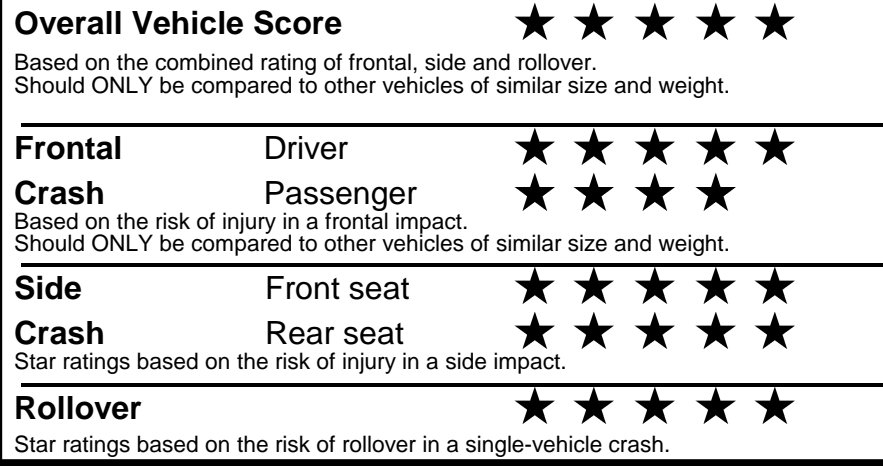

fuel economy.gov

Calculate personalized estimates and compare vehicles

GOVERNMENT 5-STAR SAFETY RATINGS

Star ratings range from 1 to 5 stars (★★★★★) with 5 being the highest.
 Source: National Highway Traffic Safety Administration (NHTSA).
www.safercar.gov or 1-888-327-4236