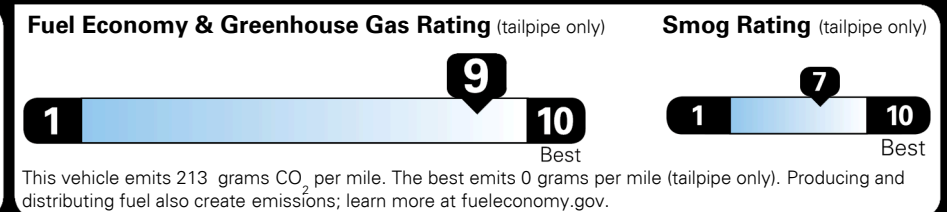

Actual results will vary for many reasons, including driving conditions and how you drive and maintain your vehicle. The average new vehicle gets 27 MPG and costs $7,500 to fuel over 5 years. Cost estimates are based on 15,000 miles per year at $ 2.70 per gallon. MPGe is miles per gasoline gallon equivalent. Vehicle emissions are a significant cause of climate change and smog.

fuel economy.gov

Calculate personalized estimates and compare vehicles