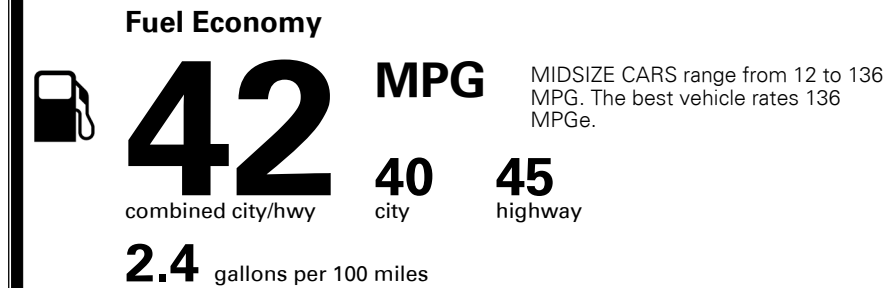

EXTERIOR
Single Projection Headlights w/ LED DRL
LED Tail Lights
Outside Mirrors w/ LED Turn Signal Indicators
17" Alloy Wheels

WARRANTY
10 Year/100,000 Mile Limited Powertrain Warranty
10 Year/100,000 Mile Limited Battery Warranty
5 Year/60,000 Mile Limited Basic Warranty
5 Year/60,000 Mile Roadside Assistance

MANUFACTURER'S SUGGESTED RETAIL PRICE ▶

$ 29,310.00

ADDITIONAL INSTALLED EQUIPMENT:
(In addition to or in place of standard features)
Aurora Black Paint $495.00
Carpeted Floor Mats $135.00
Cargo Net $50.00
Mud Guards $115.00

MSRP INCLUDING OPTIONS

$ 30,105.00

INLAND FREIGHT AND HANDLING

$ 925.00

TOTAL MANUFACTURER'S SUGGESTED RETAIL PRICE ▶

$ 31,030.00

TOTAL ADDITIONAL WEIGHT: 9.0

EPA DOT Fuel Economy and Environment

Gasoline Vehicle

You save $2,750
in fuel costs over 5 years compared to the average new vehicle.

Annual fuel cost $950