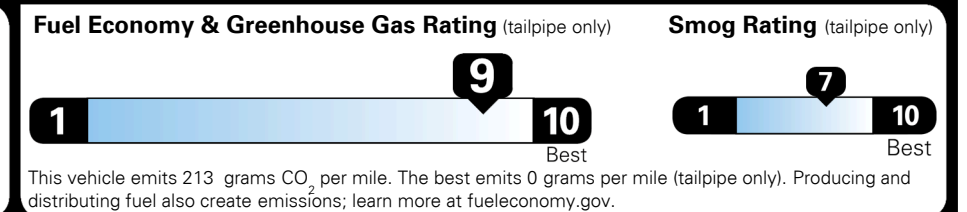

Actual results will vary for many reasons, including driving conditions and how you drive and maintain your vehicle. The average new vehicle gets 27 MPG and costs $7,500 to fuel over 5 years. Cost estimates are based on 15,000 miles per year at $ 2.70 per gallon. MPGe is miles per gasoline gallon equivalent. Vehicle emissions are a significant cause of climate change and smog.

fueleconomy.gov

Calculate personalized estimates and compare vehicles