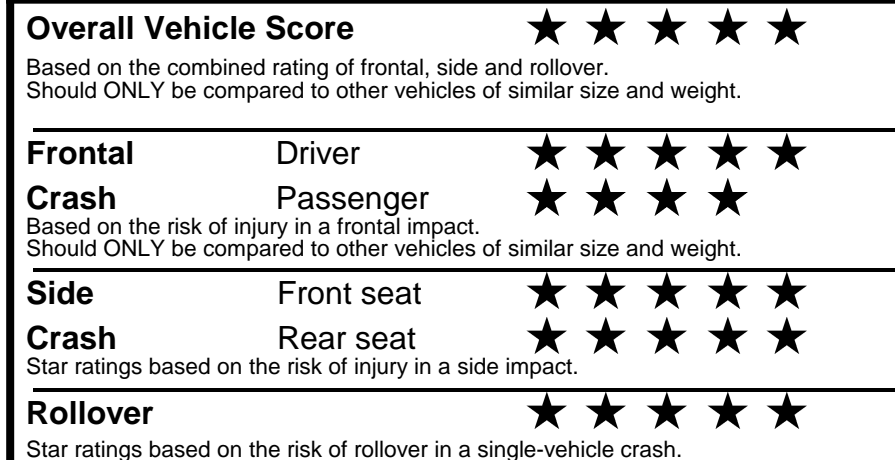

fueleconomy.gov

Calculate personalized estimates and compare vehicles

GOVERNMENT 5-STAR SAFETY RATINGS

Star ratings range from 1 to 5 stars (★★★★★) with 5 being the highest. Source: National Highway Traffic Safety Administration (NHTSA). www.safercar.gov or 1-888-327-4236