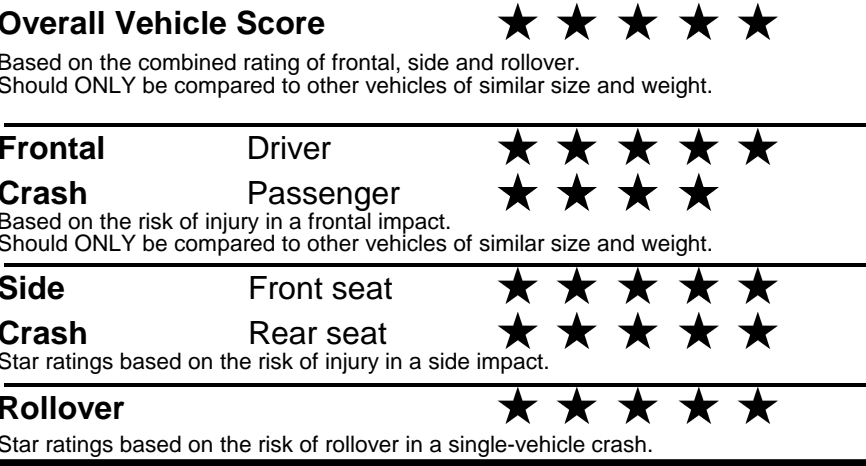

fueleconomy.gov

Calculate personalized estimates and compare vehicles

GOVERNMENT 5-STAR SAFETY RATINGS

Star ratings range from 1 to 5 stars (★★★★★) with 5 being the highest.
 Source: National Highway Traffic Safety Administration (NHTSA).
www.safercar.gov or 1-888-327-4236