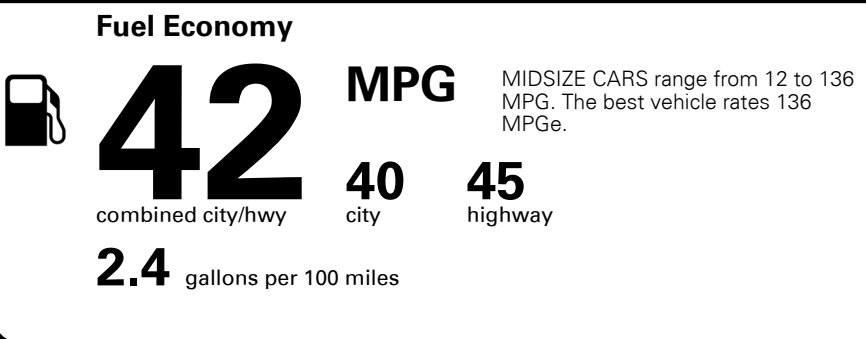

EPA DOT Fuel Economy and Environment

Gasoline Vehicle

You save $2,750
in fuel costs
over 5 years
compared to the
average new vehicle.

Annual fuel cost $950