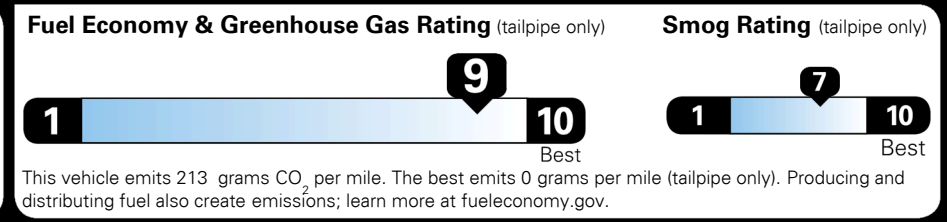

GIVE IT EVERYTHING **KIA**

EPA DOT Fuel Economy and Environment

Gasoline Vehicle

You save \$2,750
 in fuel costs
 over 5 years
 compared to the
 average new vehicle.

Annual fuel cost \$950

Actual results will vary for many reasons, including driving conditions and how you drive and maintain your vehicle. The average new vehicle gets 27 MPG and costs \$7,500 to fuel over 5 years. Cost estimates are based on 15,000 miles per year at \$ 2.70 per gallon. MPGe is miles per gasoline gallon equivalent. Vehicle emissions are a significant cause of climate change and smog.