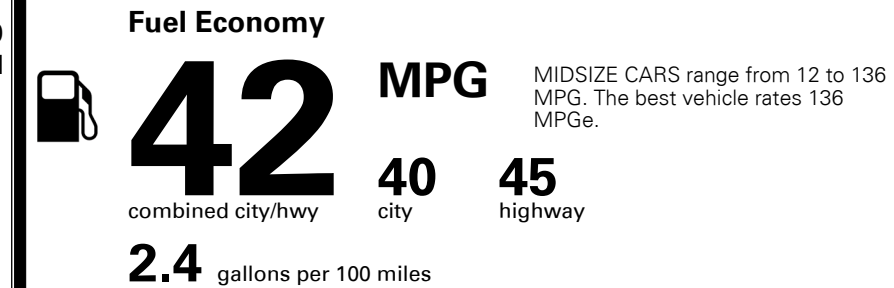

\$ 29,805.00

INLAND FREIGHT AND HANDLING

\$ 925.00

TOTAL MANUFACTURER'S SUGGESTED RETAIL PRICE ▶

\$ 30,730.00

TOTAL ADDITIONAL WEIGHT:

#1 MASS MARKET BRAND IN
 J.D. POWER INITIAL QUALITY,
 5 YEARS IN A ROW.

GIVE IT EVERYTHING

For J.D. Power 2019 award information, go to jdpower.com/awards for more details.

EPA DOT Fuel Economy and Environment

Gasoline Vehicle

You save
\$2,750
 in fuel costs
 over 5 years
 compared to the
 average new vehicle.