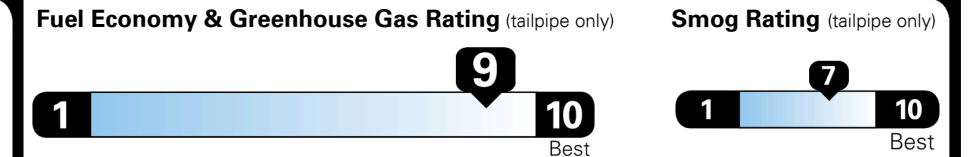

This vehicle emits 213 grams CO₂ per mile. The best emits 0 grams per mile (tailpipe only). Producing and distributing fuel also create emissions; learn more at fuel economy.gov.

Actual results will vary for many reasons, including driving conditions and how you drive and maintain your vehicle. The average new vehicle gets 27 MPG and costs $7,500 to fuel over 5 years. Cost estimates are based on 15,000 miles per year at $ 2.70 per gallon. MPGe is miles per gasoline gallon equivalent. Vehicle emissions are a significant cause of climate change and smog.

fuel economy.gov

Calculate personalized estimates and compare vehicles

GOVERNMENT 5-STAR SAFETY RATINGS

Overall Vehicle Score ★ ★ ★ ★ ★

Based on the combined rating of frontal, side and rollover.
Should ONLY be compared to other vehicles of similar size and weight.

Frontal Driver ★ ★ ★ ★ ★

Crash Passenger ★ ★ ★ ★ ★

Based on the risk of injury in a frontal impact.
Should ONLY be compared to other vehicles of similar size and weight.

Side Front seat ★ ★ ★ ★ ★

Crash Rear seat ★ ★ ★ ★ ★

Star ratings based on the risk of injury in a side impact.

Rollover ★ ★ ★ ★ ★

Star ratings based on the risk of rollover in a single-vehicle crash.

Star ratings range from 1 to 5 stars (★★★★★) with 5 being the highest.

Source: National Highway Traffic Safety Administration (NHTSA).

www.safercar.gov or 1-888-327-4236

Manufacturer's suggested retail price includes Manufacturer's recommended pre-delivery service. License and title fees, state and local taxes and other dealer installed options and accessories are not included in the manufacturer's suggested retail price.

PARTS CONTENT INFORMATION

FOR VEHICLES IN THIS CAR LINE U.S./CANADIAN PARTS CONTENT: 0 %

MAJOR SOURCES OF FOREIGN PARTS: KOREA: 95%

NOTE: PARTS CONTENT DOES NOT INCLUDE FINAL ASSEMBLY, DISTRIBUTION, OR OTHER NON-PARTS COSTS.

FOR THIS VEHICLE FINAL ASSEMBLY POINT: HWASUNG, KOREA

COUNTRY OF ORIGIN

ENGINE: KOREA

TRANSMISSION: KOREA