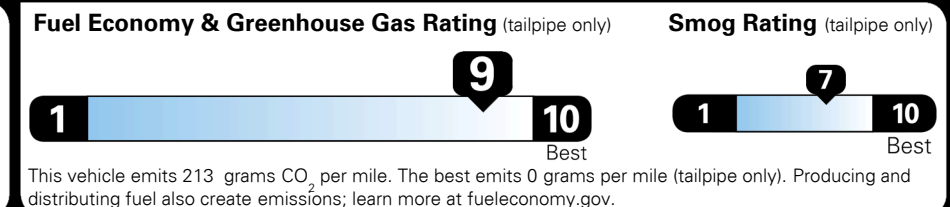

You save $2,750
in fuel costs over 5 years compared to the average new vehicle.

Annual fuel cost $950