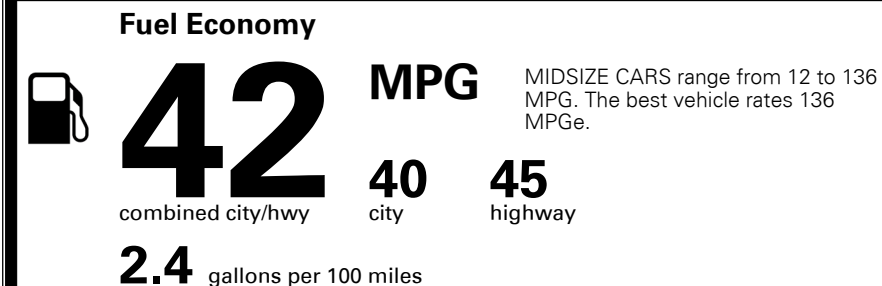

MSRP INCLUDING OPTIONS

\$ 29,990.00

INLAND FREIGHT AND HANDLING

\$ 925.00

TOTAL MANUFACTURER'S SUGGESTED RETAIL PRICE ▶

\$ 30,915.00

EPA DOT Fuel Economy and Environment

Gasoline Vehicle