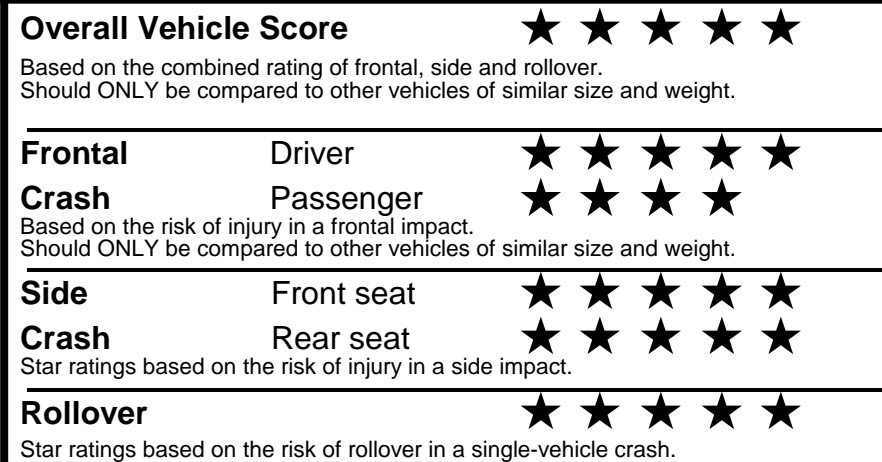

fueleconomy.gov

Calculate personalized estimates and compare vehicles

GOVERNMENT 5-STAR SAFETY RATINGS

Star ratings range from 1 to 5 stars (★★★★★) with 5 being the highest.
 Source: National Highway Traffic Safety Administration (NHTSA).
www.safercar.gov or 1-888-327-4236