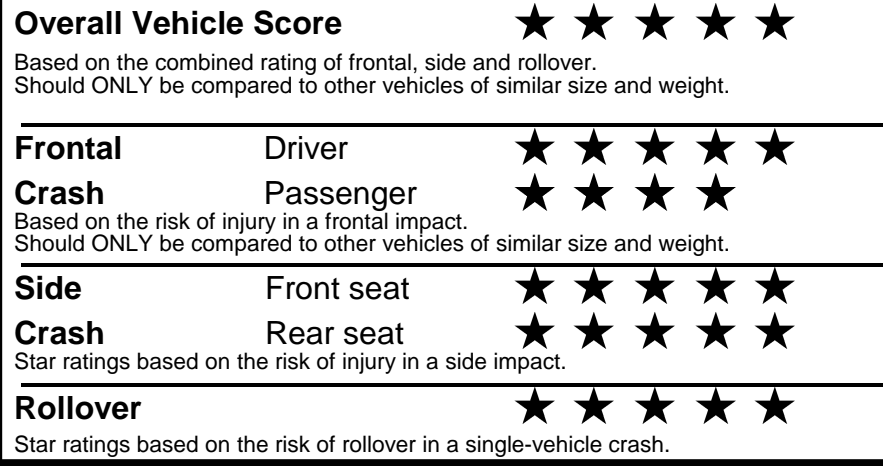

fueleconomy.gov

Calculate personalized estimates and compare vehicles

GOVERNMENT 5-STAR SAFETY RATINGS

Star ratings range from 1 to 5 stars (★★★★★) with 5 being the highest.
 Source: National Highway Traffic Safety Administration (NHTSA).
www.safercar.gov or 1-888-327-4236