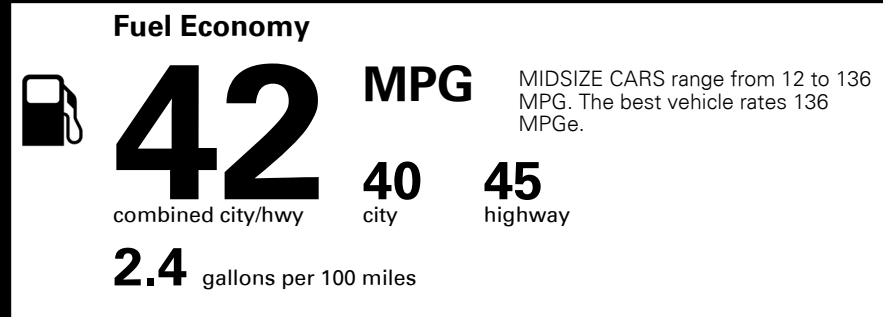

EPA DOT Fuel Economy and Environment

Gasoline Vehicle

You save $2,750
in fuel costs
over 5 years
compared to the
average new vehicle.

Annual fuel cost $950