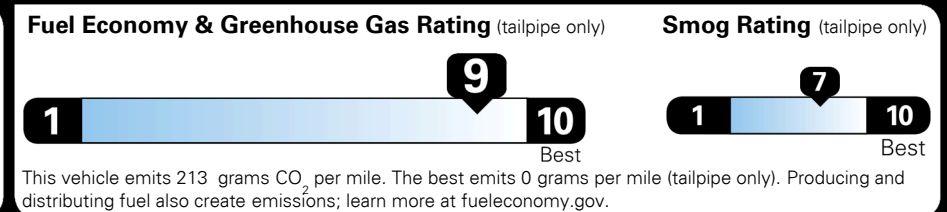

GIVE IT EVERYTHING **KIA**

EPA DOT Fuel Economy and Environment

Gasoline Vehicle

You save \$2,750
 in fuel costs
 over 5 years
 compared to the
 average new vehicle.

Annual fuel cost \$950

Actual results will vary for many reasons, including driving conditions and how you drive and maintain your vehicle. The average new vehicle gets 27 MPG and costs \$7,500 to fuel over 5 years. Cost estimates are based on 15,000 miles per year at \$ 2.70 per gallon. MPGe is miles per gasoline gallon equivalent. Vehicle emissions are a significant cause of climate change and smog.