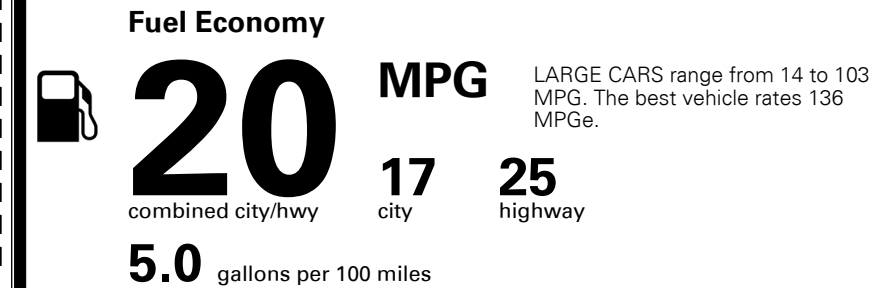

Gasoline Vehicle

You spend
\$4,750
 more in fuel costs
 over 5 years
 compared to the
 average new vehicle.

Annual fuel cost
\$2,450

Fuel Economy & Greenhouse Gas Rating (tailpipe only) Smog Rating (tailpipe only)