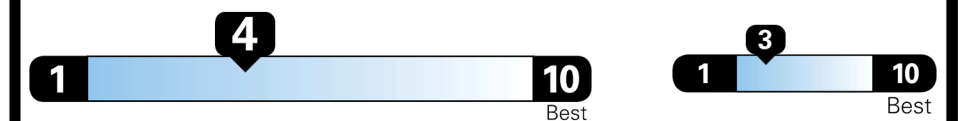

Gasoline Vehicle

You spend
\$4,750
 more in fuel costs
 over 5 years
 compared to the
 average new vehicle.

Annual fuel cost
\$2,450

Fuel Economy & Greenhouse Gas Rating (tailpipe only) Smog Rating (tailpipe only)