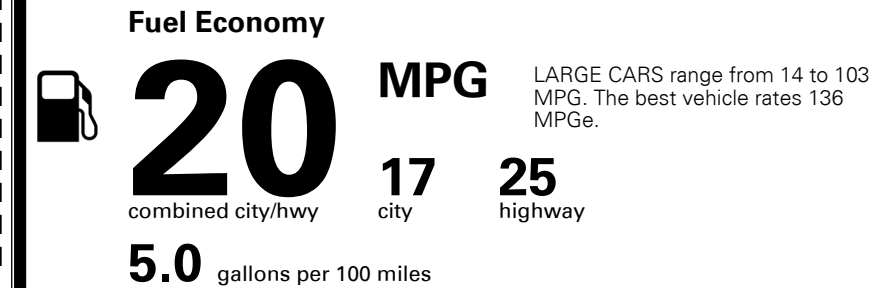

Gasoline Vehicle

You spend
\$4,750
 more in fuel costs
 over 5 years
 compared to the
 average new vehicle.

Annual fuel cost
\$2,450

Fuel Economy & Greenhouse Gas Rating (tailpipe only) **Smog Rating** (tailpipe only)